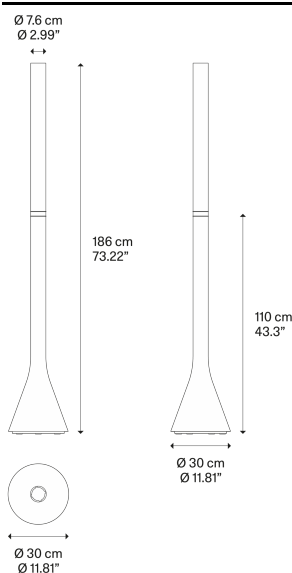

Croma,  
Design by Luca Nichetto

Model Croma

Taking its name from the Italian word for a 'quaver' or 'eighth', the floor lamp Croma reflects the dynamism of the musical note in its slender frame. In contrast to the classic floor lamp, which typically opens out at the top, Luca Nichetto turned the frame on its head to create a revolutionary product. Immediate in its function, elegant in the four available finishes, Croma's powerful light output and dim-to-warm function make it suitable for a variety of environments.

Croma

Light source

LED  
Dim-to-warm  
from 2200 K  
to 3200 K  
42 W  
5600 lm  
220–240 V  
CRI 90  
MacAdam 3–Step

Dim-to-warm  
20% ? 2200 K – 1400 lm  
40% ? 2600 K – 2400 lm  
60% ? 2850 K – 3550 lm  
80% ? 3000 K – 4600 lm  
100% ? 3200 K – 5600 lm

Structure: Metal

	Code
Matte White – 9010	17270 1000
Matte Black – 9005	17270 2000
Bronze	17270 3400

Net weight: 15.00 kg

Parcels: 1

Energy efficiency class

E

Ecodesign Regulation

The LED-only light source contained in this fixture must only be replaced by the manufacturer, its support service or similarly qualified personnel.