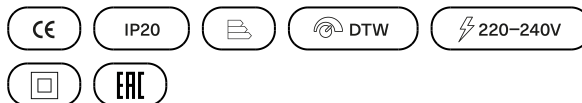

Croma

Light source

LED  
Dim-to-warm  
from 2200 K  
to 3200 K  
42 W  
5600 lm  
220–240 V  
CRI 90  
MacAdam 3–Step

Dim-to-warm  
20% ? 2200 K – 1400 lm  
40% ? 2600 K – 2400 lm  
60% ? 2850 K – 3550 lm  
80% ? 3000 K – 4600 lm  
100% ? 3200 K – 5600 lm

Structure: Metal

	Code
Matte White – 9010	17270 1000
Matte Black – 9005	17270 2000
Bronze	17270 3400

Net weight: 15.00 kg

Parcels: 1

Energy efficiency class

E

Ecodesign Regulation

The LED-only light source contained in this fixture must only be replaced by the manufacturer, its support service or similarly qualified personnel.