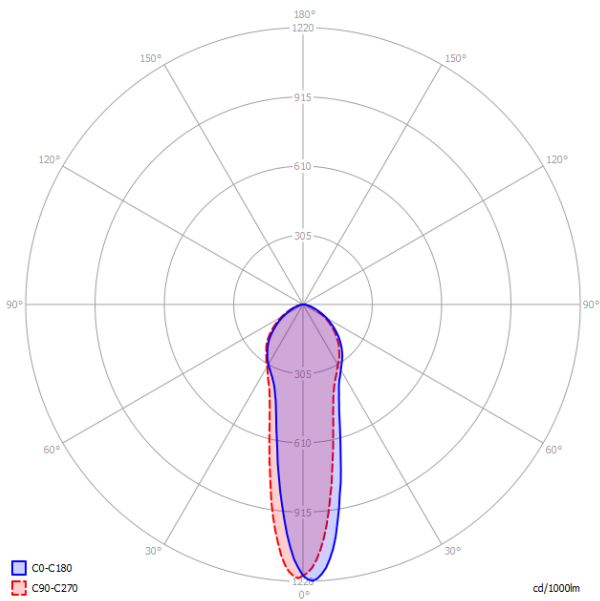

Diagramma polare

A-Tube Medium

GU10 Par16
• 1 x max 40W eco

OR

GU10 Par16 LED
• 1 x 10 W