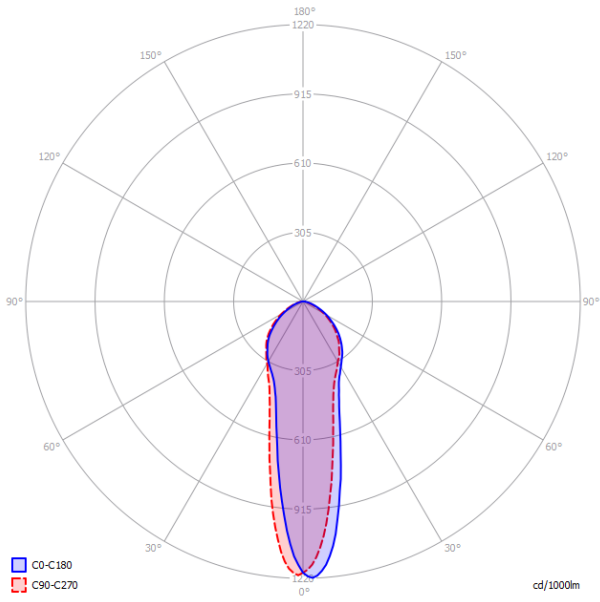

LODES

Diagramma polare

A-Tube Small

GU10 Par16
• 1 x max 40W eco

OR

GU10 Par16 LED
• 1 x 10 W