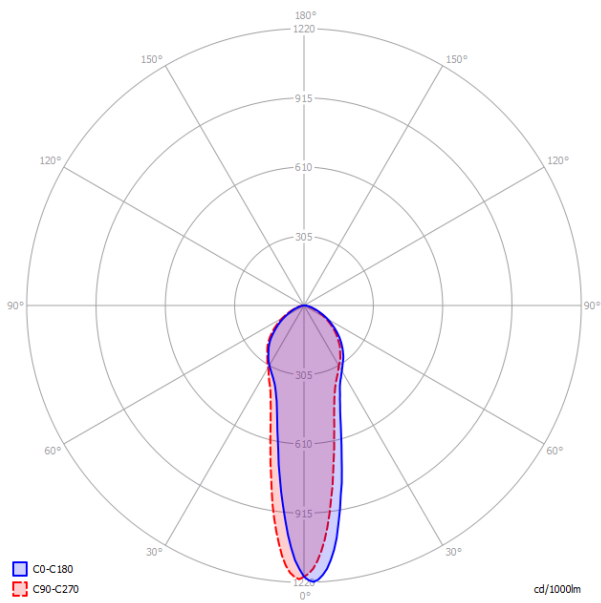

LODES

Diagramma polare

A-Tube Large

GU10 Par16
• 1 x max 40W eco

OR

GU10 Par16 LED
• 1 x 10 W

Altre applicazioni di A-Tube