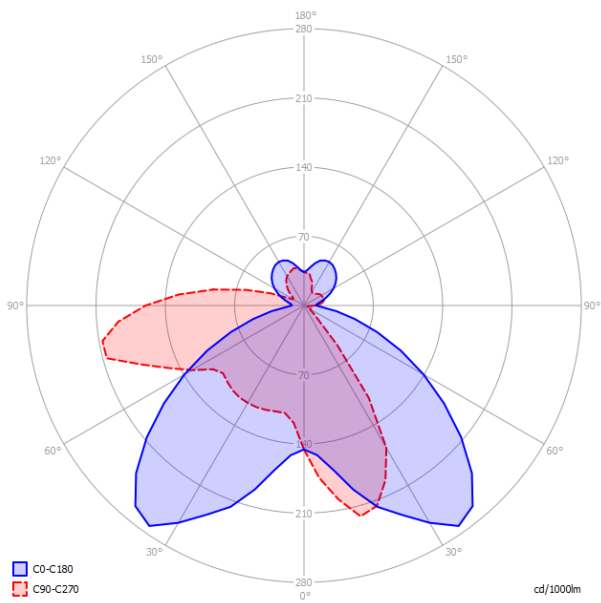

1. LED
2. 3000 K
   - 1 × 17W | 1800 lm
   - 220-240V
   - CRI 92
   - MacAdam 3-Step

LED e driver incluso

Altre applicazioni di Beetle