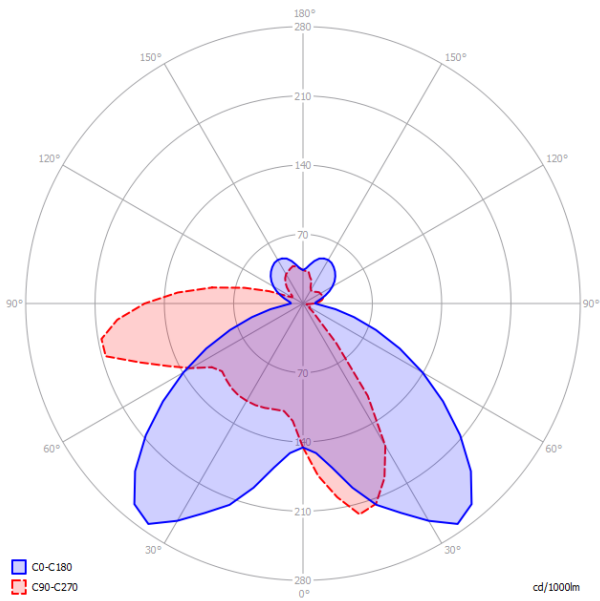

## Diagramma polare

# LODES

Diagramma polare

Beetle Medium Cube

- LED
- 3000 K
  - 1 × 17W | 1800 lm
  - 220-240V
  - CRI 92
  - MacAdam 3-Step

LED e driver incluso

Diagramma polare

Beetle Mini 60° Cube

- LED
- 3000 K
  - 1 × 17W | 1800 lm
  - 220-240V
  - CRI 92
  - MacAdam 3-Step