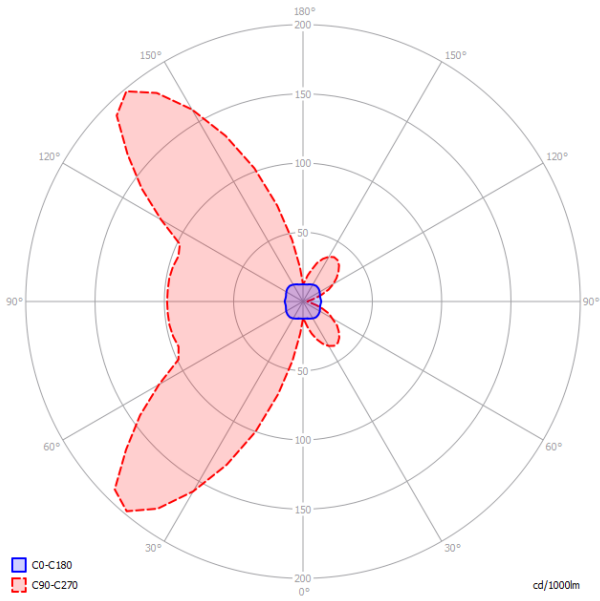

## Diagramma polare

## Beetle Mini Cube

- LED
- 3000 K
  - 1 x 17W | 1800 lm
  - 220-240V
  - CRI 92
  - MacAdam 3-Step

LED e driver incluso

# LODES

Diagramma polare

Beetle Medium Cube

- LED
- 3000 K
  - 1 × 17W | 1800 lm
  - 220-240V
  - CRI 92
  - MacAdam 3-Step

LED e driver incluso

Diagramma polare

Beetle Mini 60° Cube

- LED
- 3000 K
  - 1 × 17W | 1800 lm
  - 220-240V
  - CRI 92
  - MacAdam 3-Step