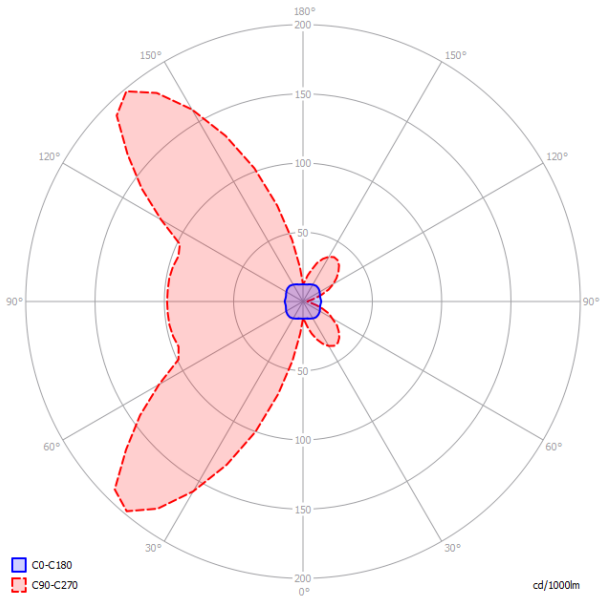

LODES

Diagramma polare

Beetle Medium Cube

1. LED
2. 3000 K
   - 1 × 17W | 1800 lm
   - 220-240V
   - CRI 92
   - MacAdam 3-Step

LED e driver incluso