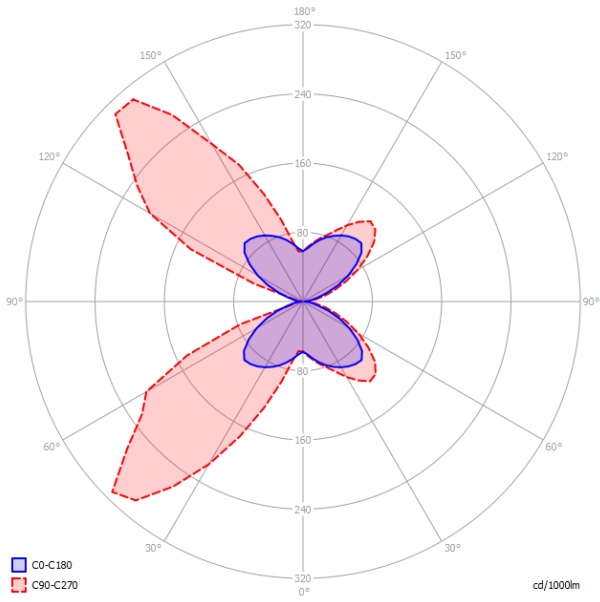

LODES

Diagramma polare

Laser Cube 10 x 10 Led

LED

- 2700 K
- 1 x 16W | 1700 lm
- 220-240V
- CRI 92
- MacAdam 3-Step

LED e driver incluso

LED

- 3000 K
- 1 x 16W | 1800 lm
- 220-240V
- CRI 92
- MacAdam 3-Step

LED e driver incluso