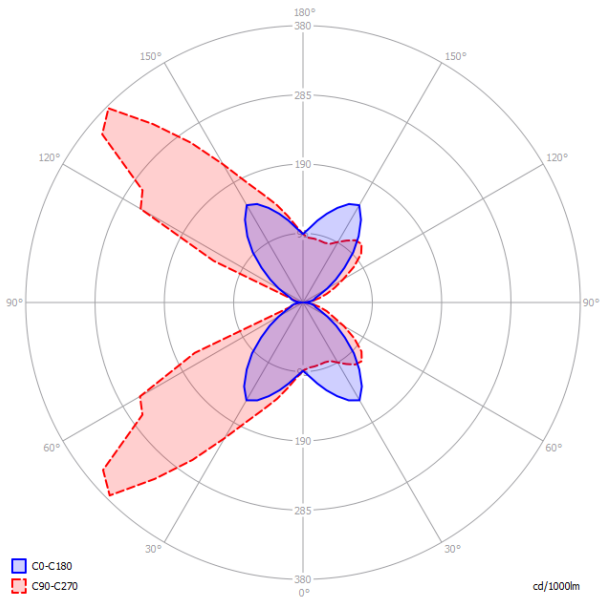

Volume: 0.005 m³

IP30

Energy Saving

Dim Triac

Diagramma polare

Laser Cube 10 x 6 Led

- LED
- 2700 K
 - 1 x 16W | 1700 lm
 - 220-240V
 - CRI 92
 - MacAdam 3-Step

LED e driver incluso