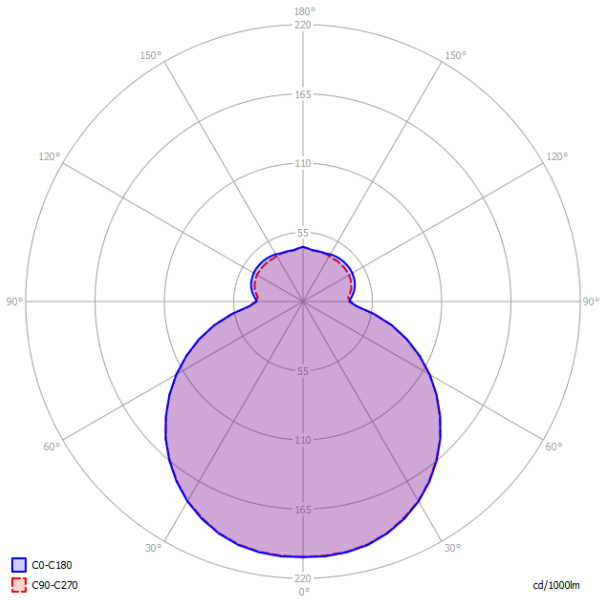

Dim Triac

Diagramma polare

Make-Up Small

- LED
- 3000 K
 - 1 x 17W | 1800 lm
 - 220-240V
 - CRI 92
 - MacAdam 3-Step

LED e driver incluso

■ CO-C180
■ C90-C270

LODES

Diagramma polare

Make-Up Medium

- LED
- 3000 K
 - 1 × 17W | 1800 lm
 - 220-240V
 - CRI 92
 - MacAdam 3-Step

LED e driver incluso

Diagramma polare

Make-Up Large

- LED
- 3000 K
 - 1 × 17W | 1800 lm
 - 220-240V
 - CRI 92
 - MacAdam 3-Step