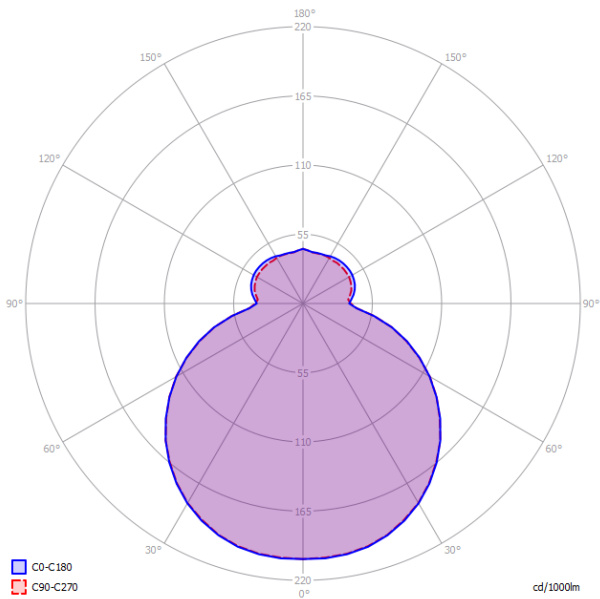

Dim Triac

Diagramma polare

Make-Up Small

- LED
- 3000 K
 - 1 x 17W | 1800 lm
 - 220-240V
 - CRI 92
 - MacAdam 3-Step

LED e driver incluso

■ CO-C180
■ C90-C270

LODES

Diagramma polare

Make-Up Medium

- LED
- 3000 K
 - 1 × 17W | 1800 lm
 - 220-240V
 - CRI 92
 - MacAdam 3-Step

LED e driver incluso

Diagramma polare

Make-Up Large

- LED
- 3000 K
 - 1 × 17W | 1800 lm
 - 220-240V
 - CRI 92
 - MacAdam 3-Step