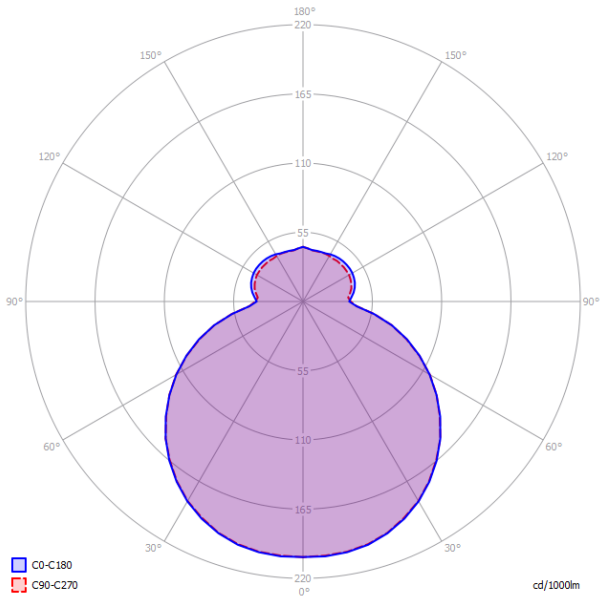

Dim Triac

Diagramma polare

Make-Up Small

- LED
- 3000 K
 - 1 x 17W | 1800 lm
 - 220-240V
 - CRI 92
 - MacAdam 3-Step

LED e driver incluso

LODES

Diagramma polare

Make-Up Medium

- LED
- 3000 K
 - 1 × 17W | 1800 lm
 - 220-240V
 - CRI 92
 - MacAdam 3-Step

LED e driver incluso

Diagramma polare

Make-Up Large

- LED
- 3000 K
 - 1 × 17W | 1800 lm
 - 220-240V
 - CRI 92
 - MacAdam 3-Step

LED e driver incluso