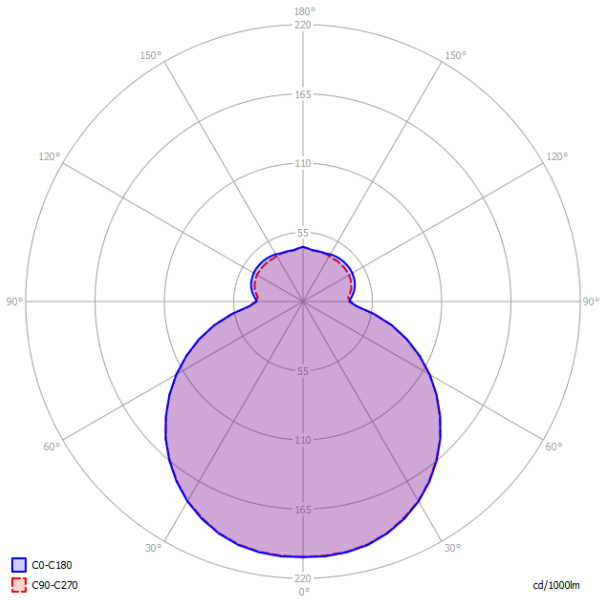

Dim Triac

Diagramma polare

Make-Up Small

- LED
- 3000 K
 - 1 x 17W | 1800 lm
 - 220-240V
 - CRI 92
 - MacAdam 3-Step

LED e driver incluso

LODES

Diagramma polare

Make-Up Medium

- LED
- 3000 K
 - 1 × 17W | 1800 lm
 - 220-240V
 - CRI 92
 - MacAdam 3-Step

LED e driver incluso

Diagramma polare

Make-Up Large

- LED
- 3000 K
 - 1 × 17W | 1800 lm
 - 220-240V
 - CRI 92
 - MacAdam 3-Step

LED e driver incluso