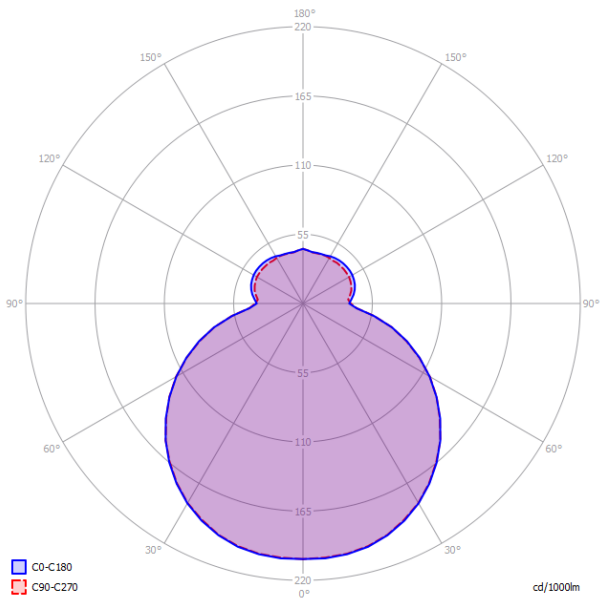

Dim Triac

Diagramma polare

Make-Up Small

- LED
- 3000 K
 - 1 x 17W | 1800 lm
 - 220-240V
 - CRI 92
 - MacAdam 3-Step

LED e driver incluso

LODES

Diagramma polare

Make-Up Medium

- LED
- 3000 K
 - 1 × 17W | 1800 lm
 - 220-240V
 - CRI 92
 - MacAdam 3-Step

LED e driver incluso

Diagramma polare

Make-Up Large

- LED
- 3000 K
 - 1 × 17W | 1800 lm
 - 220-240V
 - CRI 92
 - MacAdam 3-Step

LED e driver incluso