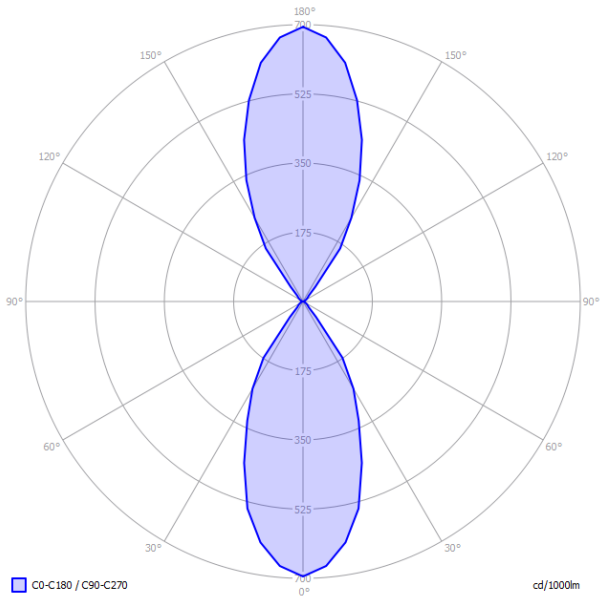

Nautilus Wall

- LED
- 3000 K
 - 2 x 6W | 1210 lm
 - 220-240V
 - CRI 90
 - MacAdam 3-Step

LED e driver incluso

- LED
- 2700 K
 - 2 x 6W | 1120 lm
 - 220-240V
 - CRI 90
 - MacAdam 3-Step

LED e driver incluso

LODES

Diagramma polare

Nautilus Mini

LED

- 3000 K
- 2 x 6W | 1210 lm
- 220-240V
- CRI 90
- MacAdam 3-Step

LED e driver incluso

LED

- 2700 K
- 2 x 6W | 1120 lm
- 220-240V
- CRI 90
- MacAdam 3-Step