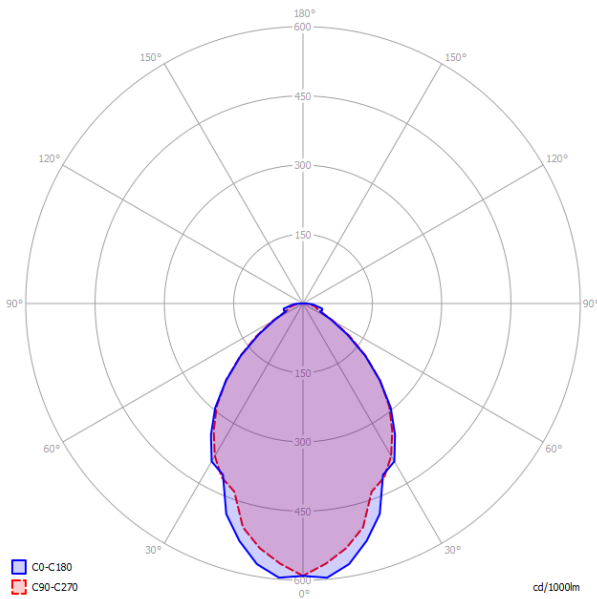

IP40

Energy Saving

Dim Triac

Diagramma polare

Shelf Single

■ C0-C180
■ C90-C270

cd/1000lm

LED

- 2700 K
- 2 x 17W | 3400 lm
- 220-240V
- CRI 92
- MacAdam 3-Step

LED e driver incluso

LED

- 3000 K
- 2 x 17W | 3600 lm
- 220-240V
- CRI 92
- MacAdam 3-Step

LED e driver incluso

LODES

Diagramma polare

Shelf Double