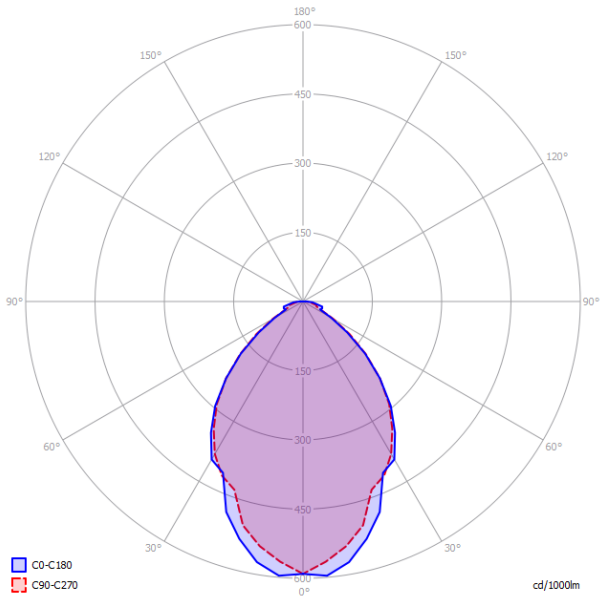

- 2700 K
- 2 x 17W | 3400 lm
- 220-240V
- CRI 92
- MacAdam 3-Step

LED e driver incluso

LED

- 3000 K
- 2 x 17W | 3600 lm
- 220-240V
- CRI 92
- MacAdam 3-Step

LED e driver incluso

LODES

Diagramma polare

Shelf Double