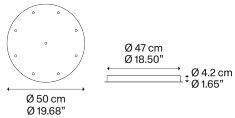

9 Lights - Low Voltage