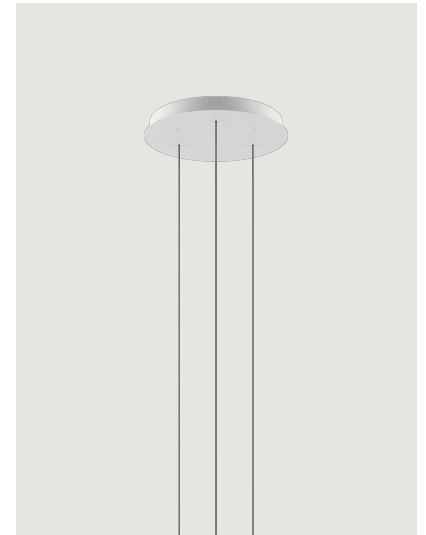

Round Cluster System

Model 3 Lights

Lodes's multiple round canopy (*Round Cluster System*) is a circular system for hanging suspension lights from the ceiling. It is a decorative element fitted with a variable but predefined number of holes and used to create more or less compact clusters of light fixtures based on the type of space and ceiling.

3 Lights

System

Cluster System

Structure: Metal

Matte White – 9010

Matte Black – 9005

Code

R04L03 1000U

R04L03 2000U

Net weight: 7.83 lbs

Parcels: 1

IP20

Options of Round Cluster System

5 Lights

7 Lights

9 Lights