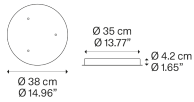

Round Cluster System

Model 3 Lights

Lodes's multiple round canopy (*Round Cluster System*) is a circular system for hanging suspension lights from the ceiling. It is a decorative element fitted with a variable but predefined number of holes and used to create more or less compact clusters of light fixtures based on the type of space and ceiling.

3 Lights

System

Cluster System

Structure: Metal

Matte White – 9010

Matte Black – 9005

Code

R04L03 1000U

R04L03 2000U

Net weight: 7.83 lbs

Parcels: 1

IP20

Options of Round Cluster System