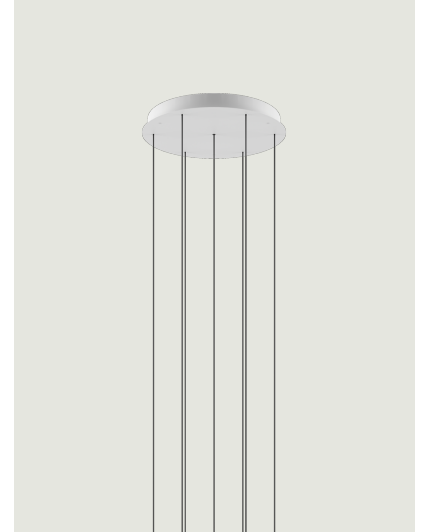

## Round Cluster System

### Model 7 Lights

Lodes's multiple round canopy (*Round Cluster System*) is a circular system for hanging suspension lights from the ceiling. It is a decorative element fitted with a variable but predefined number of holes and used to create more or less compact clusters of light fixtures based on the type of space and ceiling.

#### Structure: Metal

Matte White – 9010

Matte Black – 9005