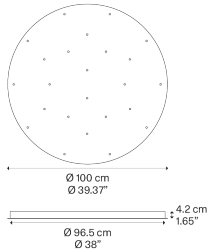

Round Cluster System

Model 24 Lights

Lodes's multiple round canopy (*Round Cluster System*) is a circular system for hanging suspension lights from the ceiling. It is a decorative element fitted with a variable but predefined number of holes and used to create more or less compact clusters of light fixtures based on the type of space and ceiling.

24 Lights

System

Cluster System

Structure: Metal

Matte White – 9010

Matte Black – 9005

Code

R04L24 1000U

R04L24 2000U

Net weight: 51.81 lbs

Parcels: 1

IP20

Options of Round Cluster System