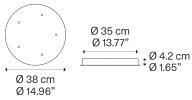

### 5 Lights - Low Voltage

Net weight: 7.83 lbs

Parcels: 1