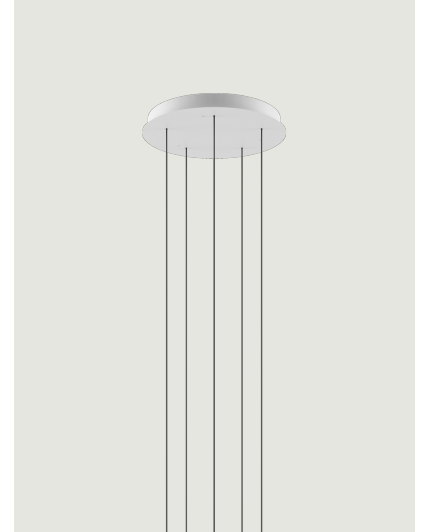

## Round Cluster System Model 5 Lights - Low Voltage

Lodes's multiple round canopy (*Round Cluster System*) is a circular system for hanging suspension lights from the ceiling. It is a decorative element fitted with a variable but predefined number of holes and used to create more or less compact clusters of light fixtures based on the type of space and ceiling.

### 5 Lights - Low Voltage

Net weight: 7.83 lbs

Parcels: 1

### System

Cluster System

### Structure: Metal

Matte White – 9010

Matte Black – 9005