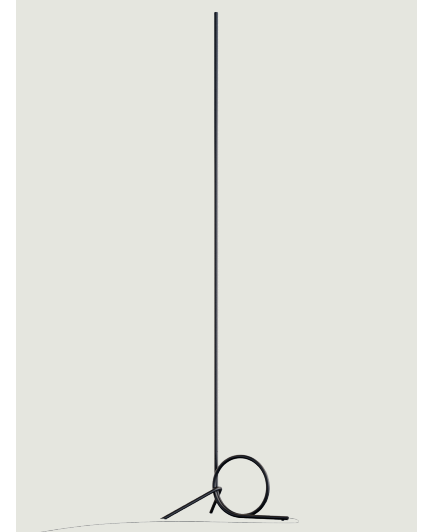

Spring Model Spring Floor

Spring is an arm lamp that reinterprets a classic in a contemporary way, adding a touch of lifestyle.

Spring Floor	Light source	Structure	Diffuser	Code
 <p>70.85" 180 cm</p> <p>16.44" 41.75 cm</p> <p>13.71" 34.81 cm</p> <p>ø 0.55" ø 1.4 cm</p>	<p>LED 2700K 30.5 W / 3050 lm CRI 95 MacAdam 3-Step</p> <p>LED and driver included</p>	<p>● Deep Black</p>	<p>● Deep Black</p>	<p>51470 2027U</p>

Net weight: 4.41 lbs

Parcels: 1

IP20

Energy Saving 

Dim included 

ERC

Options of Spring

Spring Medium Wall

Spring Large Wall

Spring Ceiling