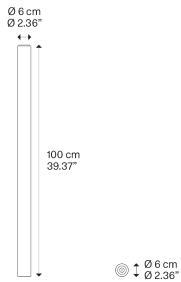

A-Tube, Design by Lodes

Model A-Tube large

A simple form that delivers the light to wherever it's needed, enhancing the space. Tubular and slim, A-Tube is a versatile lamp available in four different sizes and four finishes. It can be fixed directly to the ceiling, suspended singularly, or used in cluster compositions to create impactful lighting effects.

A-Tube large

Light source

GU10 Par 16 LED
1 x 10 W

W / L max 9 cm
W / L max 3.54"

Bulb not included

Structure: Metal

	Code
Matte White – 9010	09634 1000
Matte Black – 9005	09634 2000
Matte Champagne	09634 4500
Natural Brown ncs s 8005-y50r	09634 6900

Net weight: 1.50 kg

Parcels: 1

A-Tube large

Photometric data

GU10 Par 16 LED
1 x 10 W

W / L max 9 cm
W / L max 3.54"

Options of A-Tube

A-Tube mini