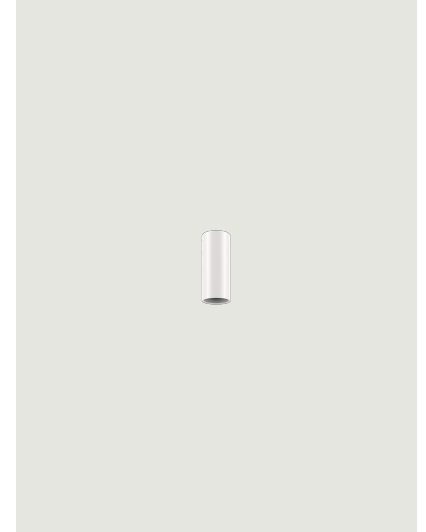

A-Tube,
Design by Studio Italia Design

Model A-Tube mini

A simple form that delivers the light to wherever it's needed, enhancing the space. Tubular and slim, A-Tube is a versatile lamp, available in different sizes and finishes, that can be fixed directly to the ceiling, suspended singularly, or used in cluster compositions to create impactful lighting effects.

A-Tube mini

Light source

Medium Base
E26 Par 16 LED
1 x max 8 W

W / L max 2.4"
Ø max 1.96"

Structure: Metal

Code

Matte White – 9010	09631 1000U
Matte Black – 9005	09631 2000U
Coppery Bronze	09631 3500U

Net weight: 0.44 lbs

Parcels: 1

IP20

Energy Saving

Dim

A-Tube mini

Medium Base
E26 Par 16 LED
1 x max 8 W

W / L max 2.4"
Ø max 1.96"

Photometric data