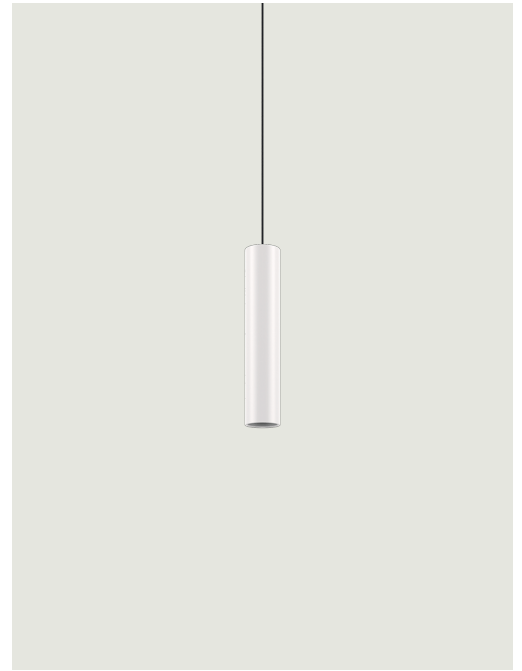

A-Tube,
Design by Studio Italia Design

Model A-Tube small

A simple form that delivers the light to wherever it's needed, enhancing the space. Tubular and slim, A-Tube is a versatile lamp available in different sizes and finishes, that can be fixed directly to the ceiling, suspended singularly, or used in cluster compositions to create impactful lighting effects.

A-Tube small

Light source

GU10 Par 16
1 x max 40W eco

or

GU10 Par 16 LED
1 x 10W
(W / L max 8.5 cm)

Bulb not included

Structure: Metal

Matte White – 9010

Matte Black – 9005

Coppery Bronze

Code

096057

096060

096063

Net weight: 1.12 kg

Parcels: 1

Polar diagram

GU10 Par 16 LED
1 x 10W
(W / L max 8.5 cm)

Options of A-Tube

A-Tube medium

A-Tube large