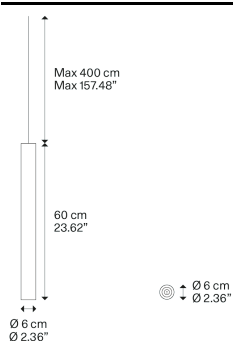

A-Tube,
Design by Studio Italia Design

Model A-Tube medium

A simple form that delivers the light to wherever it's needed, enhancing the space. Tubular and slim, A-Tube is a versatile lamp available in different sizes and finishes, that can be fixed directly to the ceiling, suspended singularly, or used in cluster compositions to create impactful lighting effects.

A-Tube medium

Light source

GU10 Par 16
1 x max 40W eco

or

GU10 Par 16 LED
1 x 10W
(W / L max 8.5 cm)

Bulb not included

Structure: Metal

Matte White – 9010

Matte Black – 9005

Coppery Bronze

Code

096058

096061

096064

Net weight: 1.42 kg

Parcels: 1

Polar diagram

GU10 Par 16
1 x max 40W eco

GU10 Par 16 LED
1 x 10W
(W / L max 8.5 cm)

Options of A-Tube

A-Tube small

A-Tube large