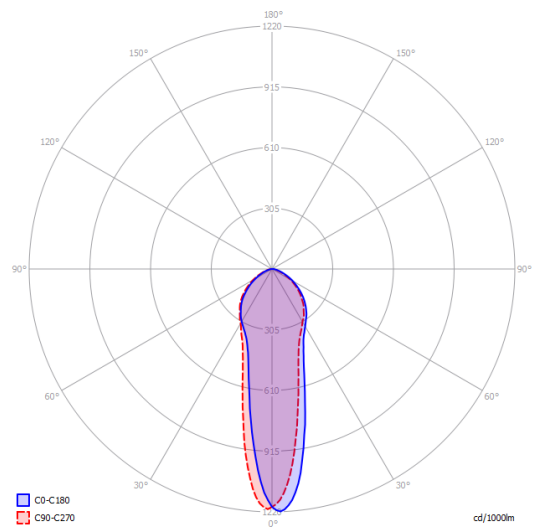

A-Tube medium

Light source

GU10 Par 16 LED
1 x 10 W

W / L max 8.5 cm
W / L max 3.34"

Bulb not included

Structure: Metal

	Code
Matte White – 9010	09623 1000
Matte Black – 9005	09623 2000
Coppery Bronze	09623 3500

W / L max 8.5 cm
W / L max 3.34"

Photometric data

Options of A-Tube

A-Tube small

A-Tube large