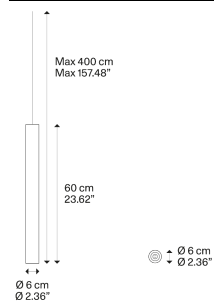

A-Tube,
Design by Studio Italia Design

Model A-Tube medium

A simple form that delivers the light to wherever it's needed, enhancing the space. Tubular and slim, A-Tube is a versatile lamp, available in different sizes and finishes, that can be fixed directly to the ceiling, suspended singularly, or used in cluster compositions to create impactful lighting effects.

A-Tube medium

Light source

GU10 Par 16 LED
1 x 10 W

W / L max 8.5 cm
W / L max 3.34"

Bulb not included

Structure: Metal

	Code
Matte White – 9010	09623 1000
Matte Black – 9005	09623 2000
Coppery Bronze	09623 3500

Net weight: 1.42 kg

Parcels: 1

IP20

TRIAC

220-240V

Cluster suspension lamps must be installed on a *canopy*: find out more on lodes.com/en/canopies

A-Tube medium

GU10 Par 16 LED
1 x 10 W

W / L max 8.5 cm
W / L max 3.34"

Photometric data

Options of A-Tube

A-Tube small

A-Tube large