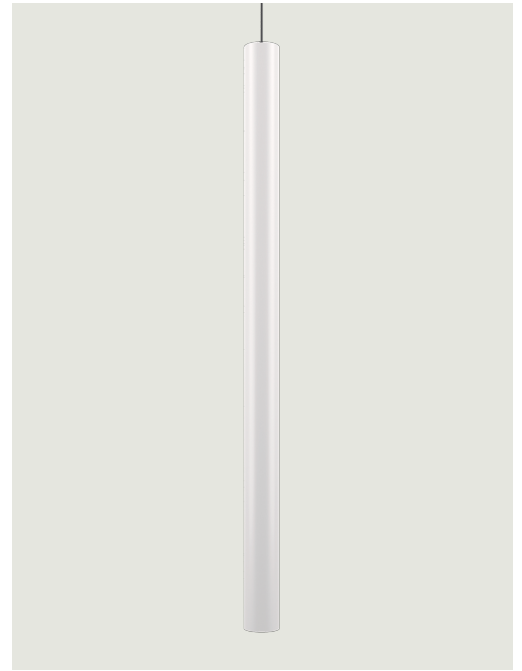

A-Tube,  
Design by Studio Italia Design

Model A-Tube large

A simple form that delivers the light to wherever it's needed, enhancing the space. Tubular and slim, A-Tube is a versatile lamp available in different sizes and finishes, that can be fixed directly to the ceiling, suspended singularly, or used in cluster compositions to create impactful lighting effects.

A-Tube large

Light source

GU10 Par 16  
1 x max 40W eco

or

GU10 Par 16 LED  
1 x 10W  
(W / L max 8.5 cm)

Bulb not included

Structure: Metal

Code

	Matte White – 9010	096059
	Matte Black – 9005	096062
	Coppery Bronze	096065

Net weight: 1.87 kg

Parcels: 1

CE

IP20

Energy Saving

Dim

ERC

## Polar diagram

GU10 Par 16 LED  
1 x 10W  
(W / L max 8.5 cm)