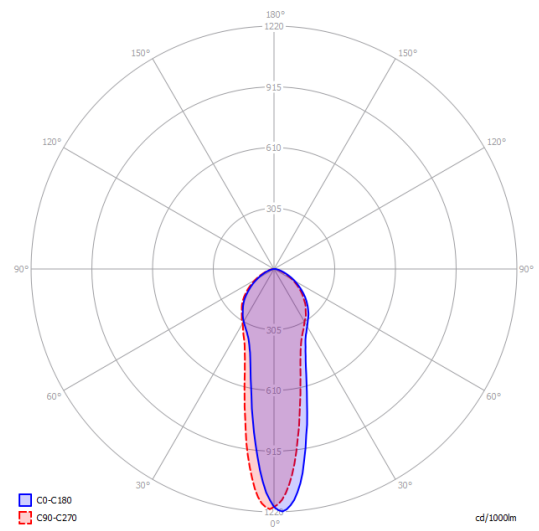

A-Tube large

Light source

Medium Base
E26 Par 16 LED
1 x max 8 W

W / L max 6 cm—2.4"
Ø max 5 cm—1.96"

Bulb not included

Structure: Metal

	Code
Matte White – 9010	09624 1000U
Matte Black – 9005	09624 2000U
Coppery Bronze	09624 3500U

Net weight: 4.12 lbs

Parcels: 1

IP20

Energy Saving

Dim

Cluster suspension lamps must be installed on a *canopy*: find out more on lodes.com/en/canopies

A-Tube large

Medium Base
E26 Par 16 LED
1 x max 8 W

W / L max 6 cm–2.4"
Ø max 5 cm–1.96"

Photometric data

Options of A-Tube

A-Tube small

A-Tube medium