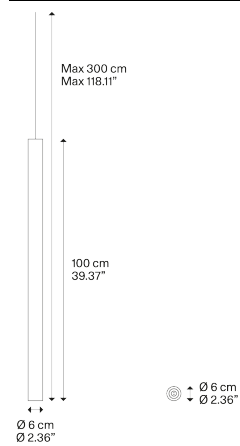

A-Tube,
Design by Studio Italia Design

Model A-Tube large

A simple form that delivers the light to wherever it's needed, enhancing the space. Tubular and slim, A-Tube is a versatile lamp, available in different sizes and finishes, that can be fixed directly to the ceiling, suspended singularly, or used in cluster compositions to create impactful lighting effects.

A-Tube large

Light source

Medium Base
E26 Par 16 LED
1 x max 8 W

W / L max 6 cm—2.4"
Ø max 5 cm—1.96"

Bulb not included

Structure: Metal

	Code
Matte White – 9010	09624 1000U
Matte Black – 9005	09624 2000U
Coppery Bronze	09624 3500U

Net weight: 4.12 lbs

Parcels: 1

IP20

Energy Saving

Dim

Cluster suspension lamps must be installed on a *canopy*: find out more on lodes.com/en/canopies

A-Tube large

Medium Base
E26 Par 16 LED
1 x max 8 W

W / L max 6 cm–2.4"
Ø max 5 cm–1.96"

Photometric data

Options of A-Tube

A-Tube small

A-Tube medium