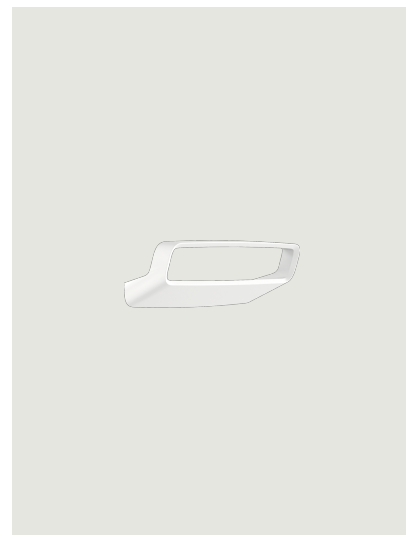

Aile,
Design by Luca Nichetto

Model Aile

The Aile aluminium wall lamp features a simple and dynamic design reminiscing the aileron of sport cars, after which it has been named. Aile's compact size, sleek design, powerful light output with respect to its dimensions and two finishes offer a complete lighting solution even for more intimate settings.

Aile	Light source	Structure: Metal	Code 2700 K	Code 3000 K
 	AC LED 2700 K 16 W 1840 lm 220–240 V CRI 92 MacAdam 3–Step	Matte White – 9010	17550 1027	17550 1030
	AC LED 3000 K 16 W 1960 lm 220–240 V CRI 92 MacAdam 3–Step	Champagne	17550 4527	17550 4530
	LED included or			
Net weight: 0.55 kg Parcels: 1 Connectable directly to a 4" Standard J-Box		CE IP20 Energy Saving Dim Triac EAC DALI CONTROLABLE		