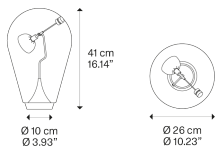

Blow

Light source

LED
2700 K
4.5 W
500 lm
220-240 V
CRI 90
MacAdam 3-Step

LED and driver included

Structure: Metal

Chrome

Diffuser: Blown glass

Clear

Code

00880 27

Net weight: 4.00 kg

Parcels: 1

IP20

Energy Saving

Energy efficiency class

Ecodesign Regulation