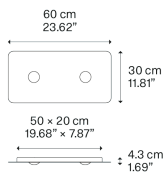

Frozen medium

Light source

LED
2700 K
2 × 15 W / 2800 lm
220–240 V
CRI 90
MacAdam 3–Step

or

LED
3000 K
2 × 15 W / 3040 lm
220–240 V
CRI 90
MacAdam 3–Step

LED included

Structure: Metal

Matte White – 9010

Coppery Bronze

Code
2700 K

149017

149018

Code
3000 K

149002

149006

Net weight: 3.27 kg

Parcels: 1

IP40

Energy Saving

Dim Triac