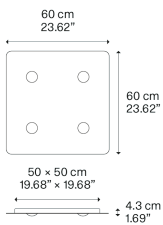

Frozen large

Light source

LED
2700 K
4 x 15 W / 5600 lm
220–240 V
CRI 90
MacAdam 3–Step

or

LED
3000 K
4 x 15 W / 6080 lm
220–240 V
CRI 90
MacAdam 3–Step

LED included

Structure: Metal

Matte White – 9010

Coppery Bronze

Code
2700 K

149015

149016

Code
3000 K

149001

149005

Net weight: 7.78 kg

Parcels: 1

CE

IP40

Energy Saving

Dim Triac

ERC