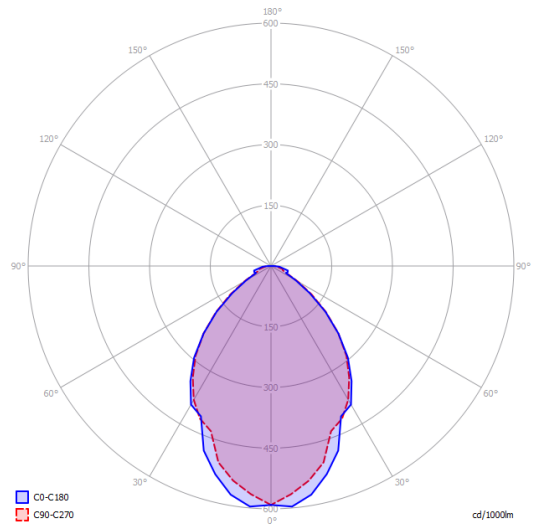

LED
 2700 K
 4 x 15 W / 5600 lm
 220-240 V
 CRI 90
 MacAdam 3-Step

Polar diagram

LED
 3000 K
 4 x 15 W / 6080 lm
 220-240 V
 CRI 90
 MacAdam 3-Step

Options of Frozen

Frozen small

Frozen medium