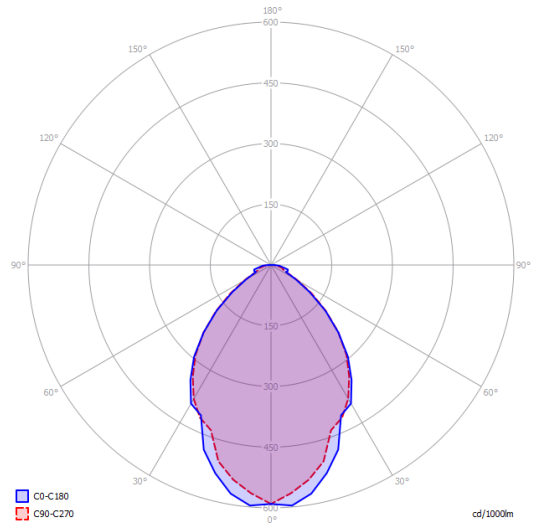

LED
 2700 K
 4 x 15 W / 5600 lm
 220-240 V
 CRI 90
 MacAdam 3-Step

Polar diagram

LED
 3000 K
 4 x 15 W / 6080 lm
 220-240 V
 CRI 90
 MacAdam 3-Step

Options of Frozen

Frozen small

Frozen medium