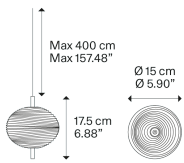

Jefferson mini

Light source

LED
2700 K
3 W / 450 lm
350 mA
CRI 90
MacAdam 3-Step

LED and driver included

Structure: Metal

 Black Chrome
 Gold

Diffuser: Bohemian crystal

 Clear Crystal
 Clear Crystal