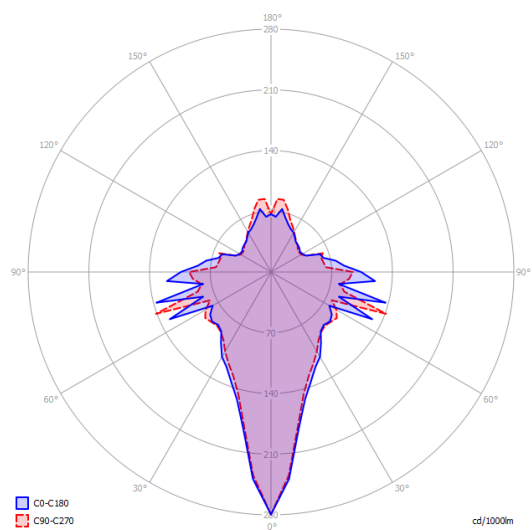

Jefferson mini

Light source

LED
2700 K
3 W / 450 lm
350 mA
CRI 90
MacAdam 3-Step

LED and driver included

Structure: Metal

 Black Chrome
 Gold

Diffuser: Bohemian crystal

 Clear Crystal
 Clear Crystal

EAC

Cluster suspension lamps must be installed on a *canopy*: find out more on lodes.com/en/canopies

Jefferson mini

Polar diagram

LED
2700 K
3 W / 450 lm
350 mA
CRI 90
MacAdam 3-Step

Options of Jefferson

Jefferson small