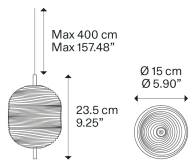

Jefferson small

Light source

LED
2700 K
3 W / 450 lm
350 mA
CRI 90
MacAdam 3-Step

LED and driver included

Structure: Metal

-  Black Chrome
-  Gold

Diffuser: Bohemian crystal

-  Clear Crystal
-  Clear Crystal