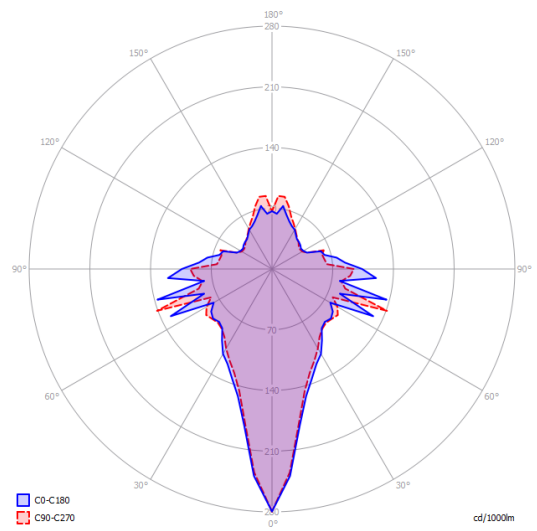

Jefferson small

Light source

LED
2700 K
3 W / 450 lm
350 mA
CRI 90
MacAdam 3-Step

LED and driver included

Structure: Metal

-  Black Chrome
-  Gold

Diffuser: Bohemian crystal

-  Clear Crystal
-  Clear Crystal

Jefferson small

LED
2700 K
3 W / 450 lm
350 mA
CRI 90
MacAdam 3-Step

Polar diagram

Options of Jefferson

Jefferson mini

Jefferson medium