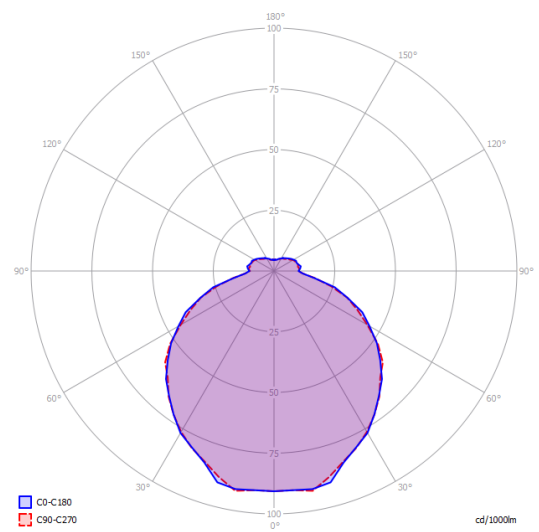

Kelly small sphere 40

Light source

E27 Classic A60  
3 × max 46 W Eco

or

E27 LED  
3 × 25 W

W / L max 12 cm  
W / L max 4.72"

Structure: Metal

Matte White – 9010

## Kelly small sphere 40

E27 Classic A60  
3 × max 46 W Eco

## Photometric data

E27 LED  
3 × 25 W

W / L max 12 cm  
W / L max 4.72"

## Options of Kelly sphere

Kelly medium sphere 50

Kelly large sphere 80