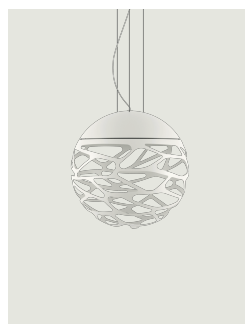

Options of Kelly sphere

Kelly medium sphere 50