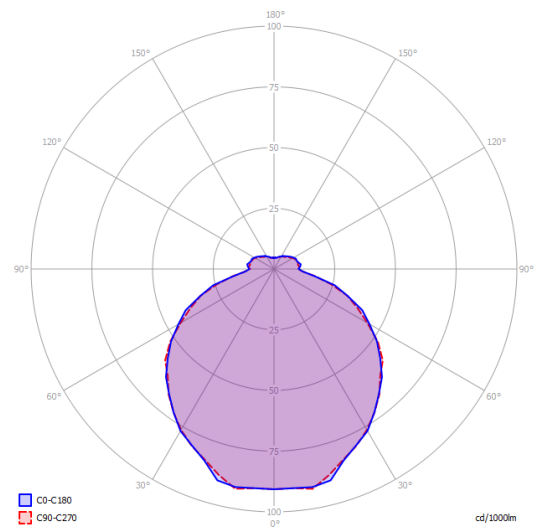

Kelly small sphere 40

Light source

E27 Classic A60  
3 × max 46 W Eco

or

E27 LED  
3 × 25 W

W / L max 12 cm  
W / L max 4.72"

Structure: Metal

Matte White – 9010

## Kelly small sphere 40

E27 Classic A60  
3 × max 46 W Eco

## Photometric data

E27 LED  
3 × 25 W

W / L max 12 cm  
W / L max 4.72"