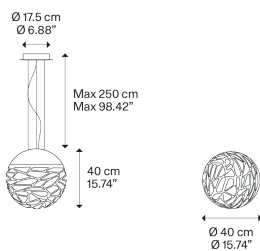

Kelly small sphere 40

Light source

E27 Classic A60  
3 × max 46 W Eco

or

E27 LED  
3 × 25 W

W / L max 12 cm  
W / L max 4.72"

Structure: Metal

Matte White – 9010

Coppery Bronze

Diffuser: Glass

Polished White

Polished White

Code

14122 1000

14122 3500

Net weight: 5.50 kg

## Photometric data

E27 LED  
3 × 25 W

W / L max 12 cm  
W / L max 4.72"

## Options of Kelly sphere

Kelly medium sphere 50

Kelly large sphere 80