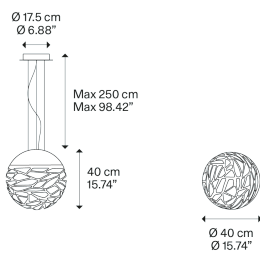

Kelly small sphere 40

Light source

Medium Base
E26 LED
3 x 25 W

W / L max 4.72"

Structure: Metal

Matte White – 9010

Coppery Bronze

Diffuser: Glass

Polished White

Polished White

Code

14122 1000U

14122 3500U

Net weight: 12.13 lbs

Parcels: 2

IP20

Energy Saving

Dim

Kelly small sphere 40

Medium Base
E26 LED
3 x 25 W

W / L max 4.72"

Photometric data

Options of Kelly sphere

Kelly medium sphere 50

Kelly large sphere 80