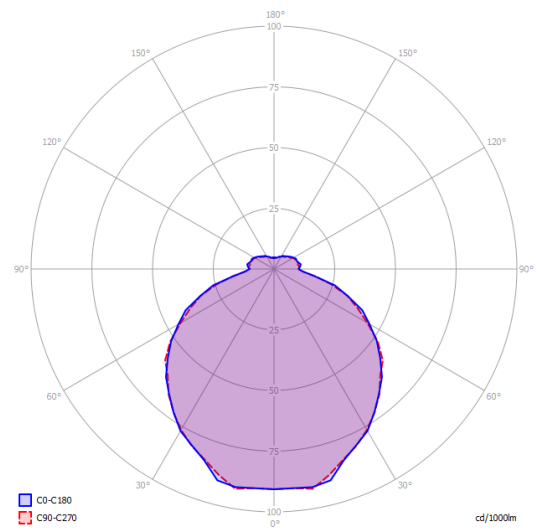

Kelly small sphere 40

Light source

Medium Base
E26 LED
3 x 25 W

W / L max 4.72"

Structure: Metal

Matte White – 9010

Coppery Bronze

Diffuser: Glass

Polished White

Polished White

Code

14122 1000U

14122 3500U

Net weight: 12.13 lbs

Parcels: 2

IP20

Energy Saving

Dim

Kelly small sphere 40

Medium Base
E26 LED
3 x 25 W

W / L max 4.72"

Photometric data

Options of Kelly sphere

Kelly medium sphere 50