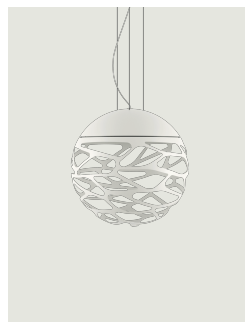

Kelly sphere,
Design by Andrea Tosetto

Model Kelly small sphere 40

Seductive beauty with a bold personality thanks to the strong and precise laser cuts, which lighten the metal of the lampshade and create an intriguing play of light and shadow. Kelly is a multifaceted family of suspension and wall lamps that stand out with elegance in any living space thanks to the variety of available forms and finishes.

Kelly small sphere 40

Light source

Medium Base
E26 LED
3 x 25 W

W / L max 4.72"

Structure: Metal

Matte White – 9010

Coppery Bronze

Diffuser: Glass

Polished White

Polished White

Code

14122 1000U

14122 3500U

Net weight: 12.13 lbs

Parcels: 2

IP20

Energy Saving

Dim

Kelly small sphere 40

Medium Base
E26 LED
3 x 25 W

W / L max 4.72"

Photometric data

Options of Kelly sphere

Kelly medium sphere 50