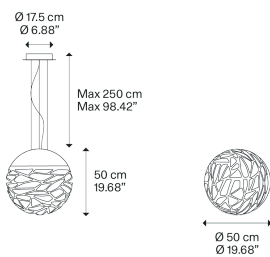

Kelly medium sphere 50

Light source

E27 Classic A60
3 × max 46 W Eco

or

E27 LED
3 × 25 W

W / L max 12 cm
W / L max 4.72"

Structure: Metal

Matte White – 9010

Coppery Bronze

Diffuser: Glass

Polished White

Polished White

Code

14123 1000

14123 3500

Net weight: 9.00 kg

Parcels: 2

IP20

Energy Saving

Dim

Kelly medium sphere 50

E27 Classic A60
3 × max 46 W Eco

Photometric data

E27 LED
3 × 25 W

W / L max 12 cm
W / L max 4.72"

Options of Kelly sphere

Kelly small sphere 40

Kelly large sphere 80