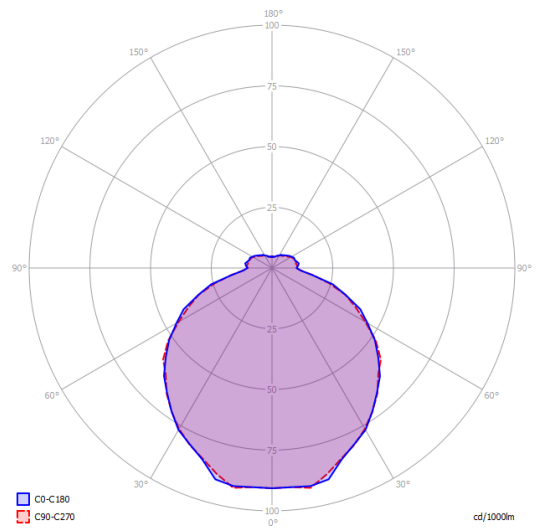

Kelly medium sphere 50

Light source

E27 Classic A60
3 × max 46 W Eco

or

E27 LED
3 × 25 W

W / L max 12 cm
W / L max 4.72"

Structure: Metal

Matte White – 9010

Parcels: 2

IP20

Energy Saving

Dim

Kelly medium sphere 50

E27 Classic A60
3 × max 46 W Eco

Photometric data

E27 LED
3 × 25 W

W / L max 12 cm
W / L max 4.72"

Options of Kelly sphere

Kelly small sphere 40

Kelly large sphere 80