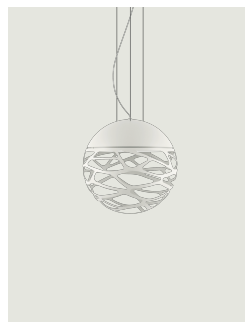

Kelly sphere,
Design by Andrea Tosetto

Model Kelly medium sphere 50

Seductive beauty with a bold personality thanks to the strong and precise laser cuts, which lighten the metal of the lampshade and create an intriguing play of light and shadow. Kelly is a multifaceted family of suspension and wall lamps that stand out with elegance in any living space thanks to the variety of available forms and finishes.

Kelly medium sphere 50

Light source

E27 Classic A60
3 × max 46 W Eco

or

E27 LED
3 × 25 W

W / L max 12 cm
W / L max 4.72"

Structure: Metal

Matte White – 9010

Coppery Bronze

Diffuser: Glass

Polished White

Polished White

Code

14123 1000

14123 3500

Net weight: 9.00 kg

W / L max 12 cm
W / L max 4.72"

Options of Kelly sphere

Kelly small sphere 40

Kelly large sphere 80