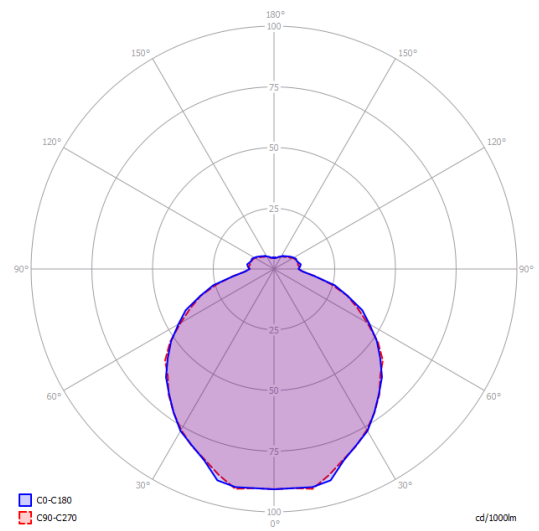

Kelly medium sphere 50

Light source

Medium Base  
E26 LED  
3 x 25 W

W / L max 4.72"

Structure: Metal

- Matte White – 9010
- Coppery Bronze

Diffuser: Glass

- Polished White
- Polished White

Code

14123 1000U

14123 3500U

Net weight: 19.84 lbs

Parcels: 2

IP20

Energy Saving

Dim

## Kelly medium sphere 50

Medium Base  
E26 LED  
3 x 25 W

W / L max 4.72"

## Photometric data