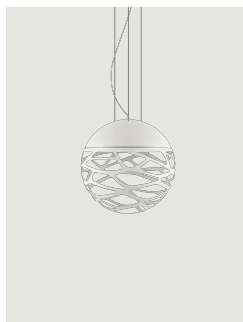

Kelly sphere,  
Design by Andrea Tosetto

Model Kelly medium sphere 50

Seductive beauty with a bold personality thanks to the strong and precise laser cuts, which lighten the metal of the lampshade and create an intriguing play of light and shadow. Kelly is a multifaceted family of suspension and wall lamps that stand out with elegance in any living space thanks to the variety of available forms and finishes.

Kelly medium sphere 50

Light source

Medium Base  
E26 LED  
3 x 25 W

W / L max 4.72"

Structure: Metal

- Matte White – 9010
- Coppery Bronze

Diffuser: Glass

- Polished White
- Polished White

## Kelly medium sphere 50

Medium Base  
E26 LED  
3 x 25 W

W / L max 4.72"

## Options of Kelly sphere

Kelly small sphere 40

Kelly large sphere 80