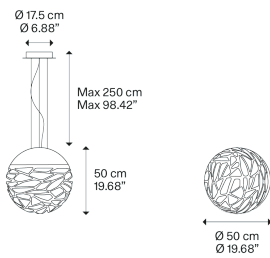

Kelly medium sphere 50

Light source

Medium Base  
E26 LED  
3 x 25 W

W / L max 4.72"

Structure: Metal

- Matte White – 9010
- Coppery Bronze

Diffuser: Glass

- Polished White
- Polished White

## Kelly medium sphere 50

Medium Base  
E26 LED  
3 x 25 W

W / L max 4.72"

## Photometric data

## Options of Kelly sphere

Kelly small sphere 40

Kelly large sphere 80