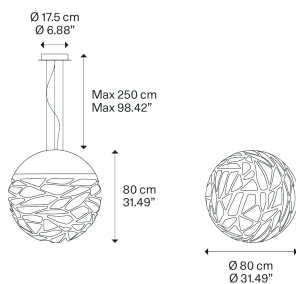

Kelly sphere,  
Design by Andrea Tosetto

Model Kelly large sphere 80

Seductive beauty with a bold personality thanks to the strong and precise laser cuts, which lighten the metal of the lampshade and create an intriguing play of light and shadow. Kelly is a multifaceted family of suspension and wall lamps that stand out with elegance in any living space thanks to the variety of available forms and finishes.

Kelly large sphere 80

Light source

E27 Classic A60  
4 × max 46 W Eco

or

E27 LED  
4 × 25 W

W / L max 12 cm  
W / L max 4.72"

Structure: Metal

Matte White – 9010

Coppery Bronze

Diffuser: Glass

Polished White

Polished White

Code

14124 1000

14124 3500

Net weight: 15.00 kg

Photometric data

E27 LED  
4 x 25 W

W / L max 12 cm  
W / L max 4.72"

Options of Kelly sphere

Kelly small sphere 40

Kelly medium sphere 50