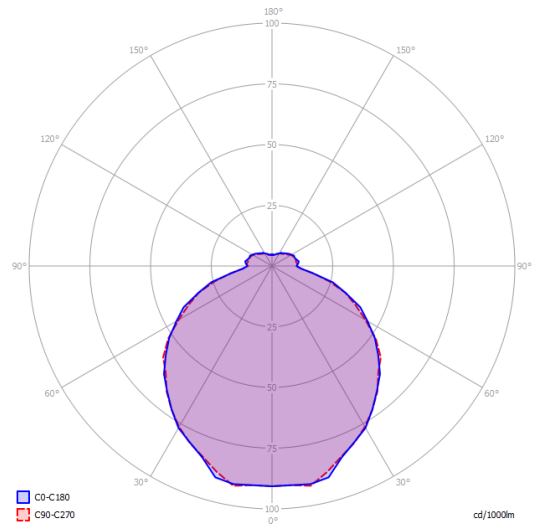

Kelly large sphere 80

Light source

E27 Classic A60  
4 × max 46 W Eco

or

E27 LED  
4 × 25 W

W / L max 12 cm  
W / L max 4.72"

Structure: Metal

Matte White – 9010

Parcels: 2

CE

IP20

Energy Saving

Dim

ERC

Kelly large sphere 80

E27 Classic A60  
4 x max 46 W Eco

Photometric data

E27 LED  
4 x 25 W

W / L max 12 cm  
W / L max 4.72"

Options of Kelly sphere

Kelly small sphere 40

Kelly medium sphere 50