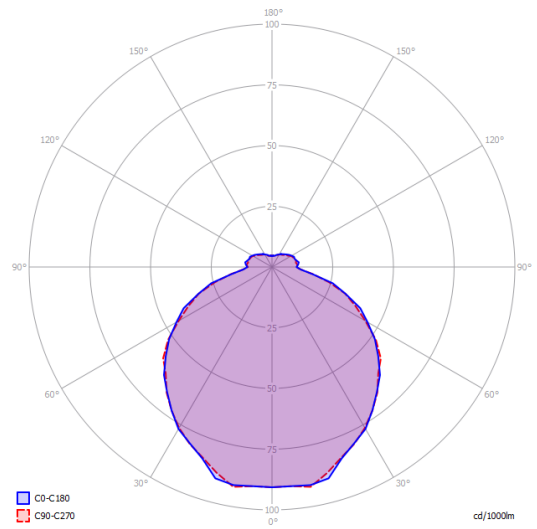

Kelly large sphere 80

Light source

E27 Classic A60  
4 × max 46 W Eco

or

E27 LED  
4 × 25 W

W / L max 12 cm  
W / L max 4.72"

Structure: Metal

Matte White – 9010

Parcels: 2

CE

IP20

Energy Saving

Dim

ERC

Kelly large sphere 80

E27 Classic A60  
4 x max 46 W Eco

Photometric data

E27 LED  
4 x 25 W

W / L max 12 cm  
W / L max 4.72"

Options of Kelly sphere

Kelly small sphere 40

Kelly medium sphere 50