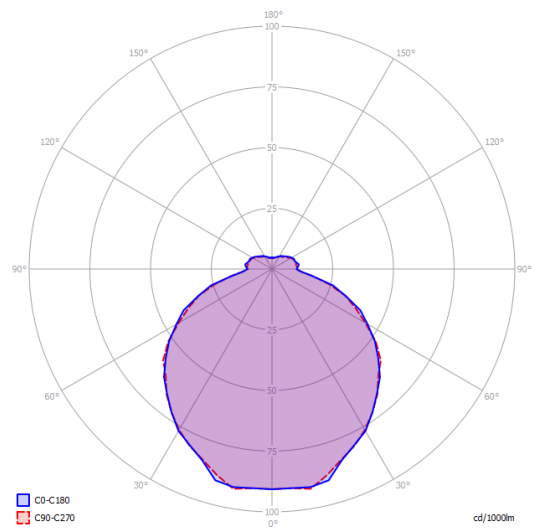

#### Code

14124 1000U

14124 3500U

Net weight: 33.07 lbs

Parcels: 2

IP20

Energy Saving

Dim

## Kelly large sphere 80

Medium Base  
E26 LED  
3 x 25 W

W / L max 4.72"

## Photometric data