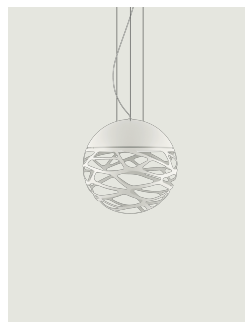

Options of Kelly sphere

Kelly small sphere 40