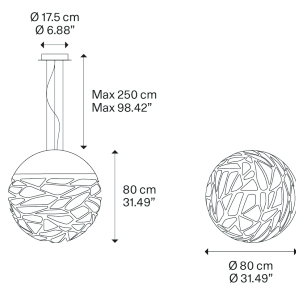

#### Kelly large sphere 80

## Kelly large sphere 80

Medium Base  
E26 LED  
3 x 25 W

W / L max 4.72"

## Photometric data

## Options of Kelly sphere

Kelly small sphere 40

Kelly medium sphere 50