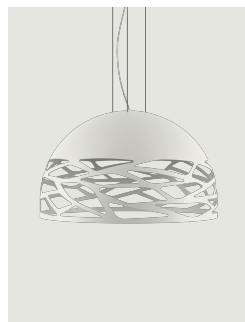

Kelly,
Design by Andrea Tosetto

Model Kelly small dome 50

Seductive beauty with a bold personality thanks to the strong and precise laser cuts, which lighten the metal of the lampshade and create an intriguing play of light and shadow. Kelly is a multifaceted family of suspension and wall lamps that stand out with elegance in any living space thanks to the variety of available forms and finishes.

Kelly small dome 50

Light source

E27 Classic A60
3 × max 46 W Eco

or

E27 LED
3 × 25 W

W / L max 12 cm
W / L max 4.72"

Structure: Metal

Matte White – 9010

Energy Saving

Dim

Kelly small dome 50

E27 Classic A60
3 x max 46 W Eco

Polar diagram

E27 LED
3 x 25 W

W / L max 12 cm
W / L max 4.72"

Options of Kelly

Kelly medium dome 60

Kelly large dome 80