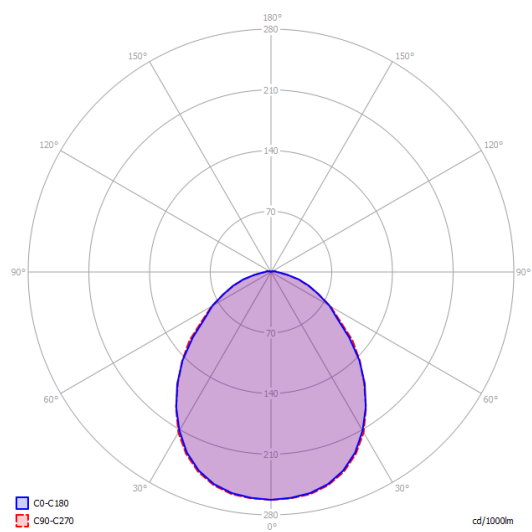

## Kelly small dome 50

E27 LED W / L max 12 cm  
 3x 25 W W / L max 4,72"

## Photometric data