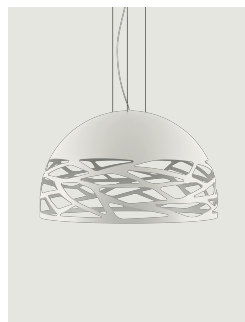

Options of Kelly

Kelly medium dome 60