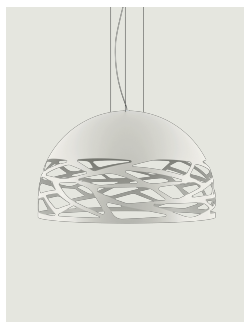

Options of Kelly

Kelly medium dome 60