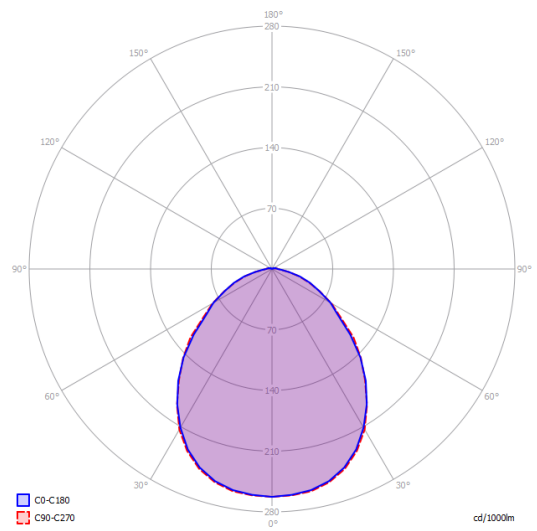

## Kelly small dome 50

E27 LED W / L max 12 cm  
3x 25 W W / L max 4,72"

## Photometric data