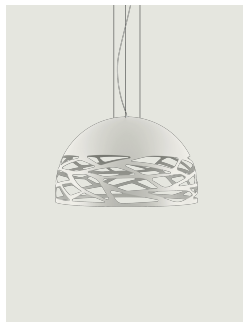

### Model Kelly medium dome 60

Seductive beauty with a bold personality thanks to the strong and precise laser cuts, which lighten the metal of the lampshade and create an intriguing play of light and shadow. Kelly is a multifaceted family of suspension and wall lamps that stand out with elegance in any living space thanks to the variety of available forms and finishes.

#### Kelly medium dome 60

Energy Saving

Dim

Kelly medium dome 60

E27 Classic A60  
3 x max 46 W Eco

Polar diagram

E27 LED  
3 x 25 W

W / L max 12 cm  
W / L max 4.72"

Options of Kelly

Kelly small dome 50

Kelly large dome 80