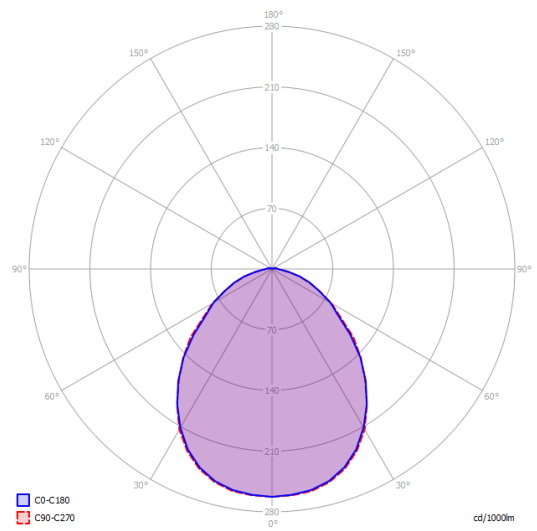

Kelly medium dome 60

Light source

E27 LED W / L max 12 cm
3x 25 W W / L max 4,72"

Structure: Metal

Matte White – 9010

Matte Black – 9005

Coppery Bronze

Matte Champagne

Dim

ERC

DALI
CONTROLLABLE

Kelly medium dome 60

E27 LED W / L max 12 cm
 3x 25 W W / L max 4,72"

Photometric data

Options of Kelly

Kelly small dome 50