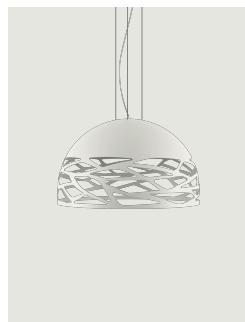

Kelly,
Design by Andrea Tosetto

Model Kelly medium dome 60

Seductive beauty with a bold personality thanks to the strong and precise laser cuts, which lighten the metal of the lampshade and create an intriguing play of light and shadow. Kelly is a multifaceted family of suspension and wall lamps that stand out with elegance in any living space thanks to the variety of available forms and finishes.

Kelly medium dome 60

Light source

E27 LED W / L max 12 cm
3x 25 W W / L max 4,72"

Structure: Metal

Matte White – 9010

Matte Black – 9005

Coppery Bronze

Matte Champagne

Diffuser: Glass

Polished White

Polished White

Polished White

Polished White

Code

14127 1000

14127 2000

Dim

ERC

DALI
CONTROLLABLE

Kelly medium dome 60

E27 LED W / L max 12 cm
 3x 25 W W / L max 4,72"

Photometric data

Options of Kelly

Kelly small dome 50