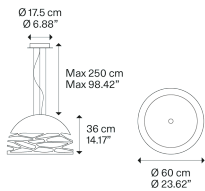

Kelly medium dome 60

Light source

E27 LED W / L max 12 cm
3x 25 W W / L max 4,72"

Structure: Metal

Matte White – 9010

Matte Black – 9005

Coppery Bronze

Matte Champagne

Dim

ERC

DALI
CONTROLLABLE

Kelly medium dome 60

E27 LED W / L max 12 cm
 3x 25 W W / L max 4,72"

Photometric data

Options of Kelly

Kelly small dome 50