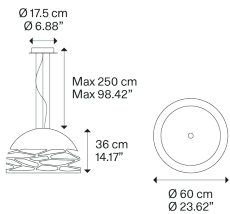

Kelly medium dome 60

Light source

Medium Base
E26 LED
3 x 25 W

W / L max 12 cm
W / L max 4.72"

Structure: Metal

Matte White – 9010

Matte Black – 9005

Coppery Bronze

14127 2000U

14127 3500U

14127 4500U

Net weight: 15.76 lbs

Parcels: 1

IP20

Energy Saving

Dim

Kelly medium dome 60

Medium Base
E26 LED
3 x 25 W

W / L max 12 cm
W / L max 4.72"

Photometric data

Options of Kelly

Kelly small dome 50

Kelly large dome 80