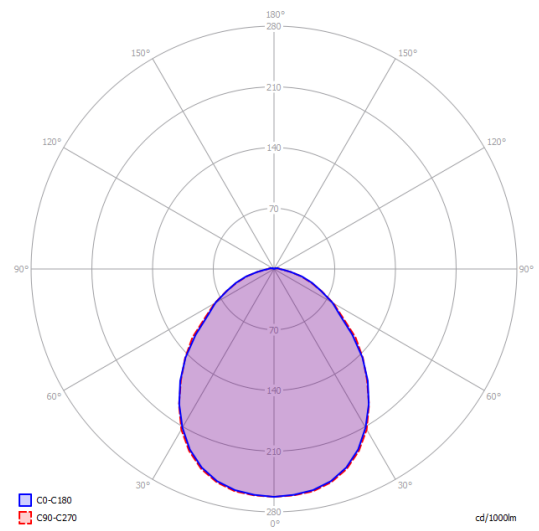

Kelly medium dome 60

Light source

Medium Base
E26 LED
3 x 25 W

W / L max 12 cm
W / L max 4.72"

Structure: Metal

Matte White – 9010

Matte Black – 9005

Coppery Bronze

14127 2000U

14127 3500U

14127 4500U

Net weight: 15.76 lbs

Parcels: 1

IP20

Energy Saving

Dim

Kelly medium dome 60

Medium Base
E26 LED
3 x 25 W

W / L max 12 cm
W / L max 4.72"

Photometric data

Options of Kelly

Kelly small dome 50

Kelly large dome 80