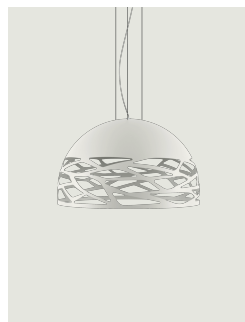

Kelly,
Design by Andrea Tosetto

Model Kelly medium dome 60

Seductive beauty with a bold personality thanks to the strong and precise laser cuts, which lighten the metal of the lampshade and create an intriguing play of light and shadow. Kelly is a multifaceted family of suspension and wall lamps that stand out with elegance in any living space thanks to the variety of available forms and finishes.

Kelly medium dome 60

Light source

Medium Base
E26 LED
3 x 25 W

W / L max 12 cm
W / L max 4.72"

Structure: Metal

Matte White – 9010

Matte Black – 9005

Coppery Bronze

Matte Champagne

Diffuser: Glass

Polished White

Polished White

Polished White

Polished White

Code

14127 1000U

Kelly medium dome 60

Medium Base
E26 LED
3 x 25 W

W / L max 12 cm
W / L max 4.72"

Photometric data

Options of Kelly

Kelly small dome 50

Kelly large dome 80