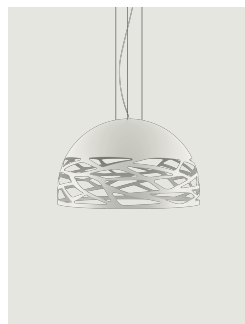

Kelly,
Design by Andrea Tosetto

Model Kelly large dome 80

Seductive beauty with a bold personality thanks to the strong and precise laser cuts, which lighten the metal of the lampshade and create an intriguing play of light and shadow. Kelly is a multifaceted family of suspension and wall lamps that stand out with elegance in any living space thanks to the variety of available forms and finishes.

Kelly large dome 80

Light source

E27 Classic A60
4 × max 46 W Eco

or

E27 LED
4 × 25 W

W / L max 12 cm
W / L max 4.72"

Structure: Metal

Matte White – 9010

Matte Black – 9005

Coppery Bronze

Matte Champagne

Diffuser: Glass

Polished White

Polished White

Polished White

Polished White

Energy Saving

Dim

Kelly large dome 80

E27 Classic A60
4 x max 46 W Eco

Polar diagram

E27 LED
4 x 25 W

W / L max 12 cm
W / L max 4.72"

Options of Kelly