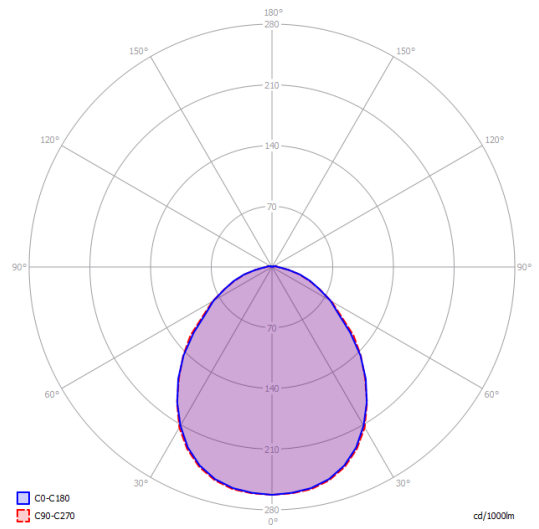

Kelly large dome 80

Light source

E27 Classic A60
4 × max 46 W Eco

or

E27 LED
4 × 25 W

W / L max 12 cm
W / L max 4.72"

Structure: Metal

Matte White – 9010

Energy Saving

Dim

Kelly large dome 80

E27 Classic A60
4 x max 46 W Eco

Polar diagram

E27 LED
4 x 25 W

W / L max 12 cm
W / L max 4.72"

Options of Kelly