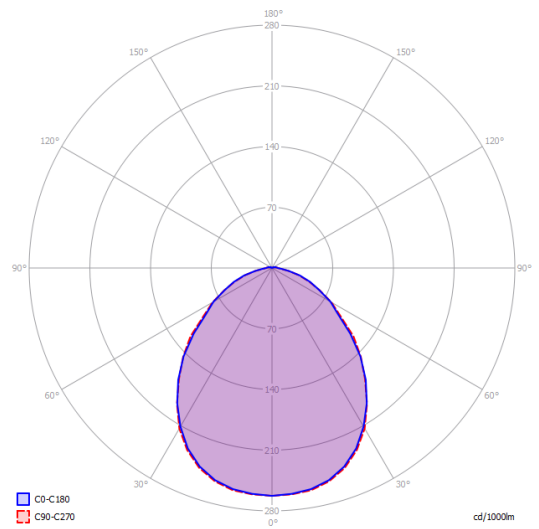

Kelly large dome 80

Light source

E27 Classic A60
4 × max 46 W Eco

or

E27 LED
4 × 25 W

W / L max 12 cm
W / L max 4.72"

Structure: Metal

Matte White – 9010

Energy Saving

Dim

Kelly large dome 80

E27 Classic A60
4 x max 46 W Eco

Polar diagram

E27 LED
4 x 25 W

W / L max 12 cm
W / L max 4.72"

Options of Kelly