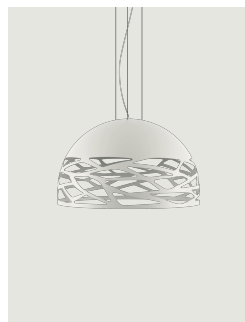

Options of Kelly

Kelly small dome 50