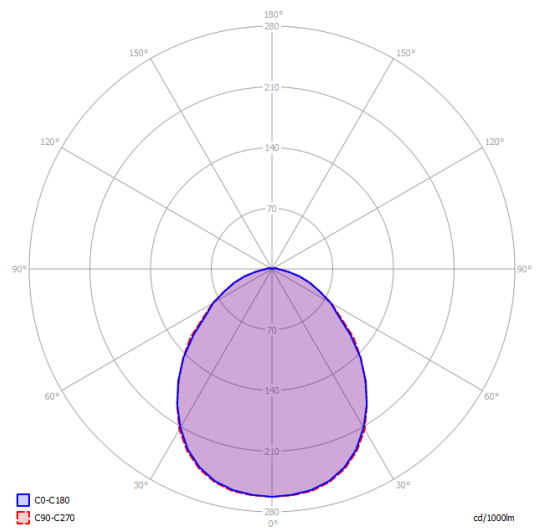

## Kelly large dome 80

E27 LED W / L max 12 cm  
4x 25 W W / L max 4,72"

## Photometric data