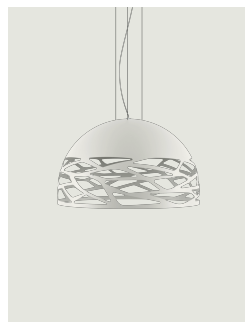

Options of Kelly

Kelly small dome 50