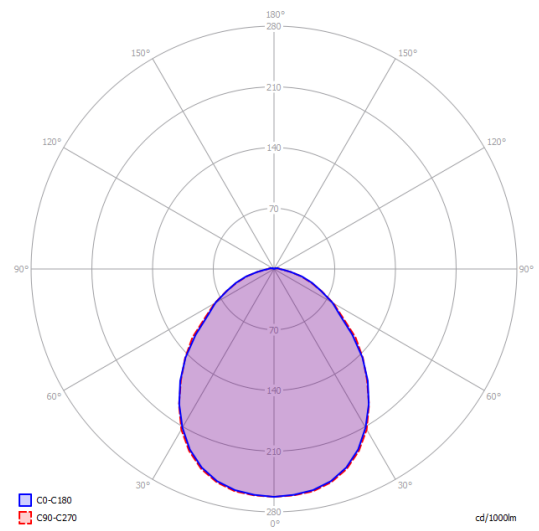

## Kelly large dome 80

Medium Base  
 E26 LED W / L max 12 cm  
 3 x 25 W W / L max 4,72"  
 120 V

W / L max 12 cm  
 W / L max 4.72"

## Photometric data