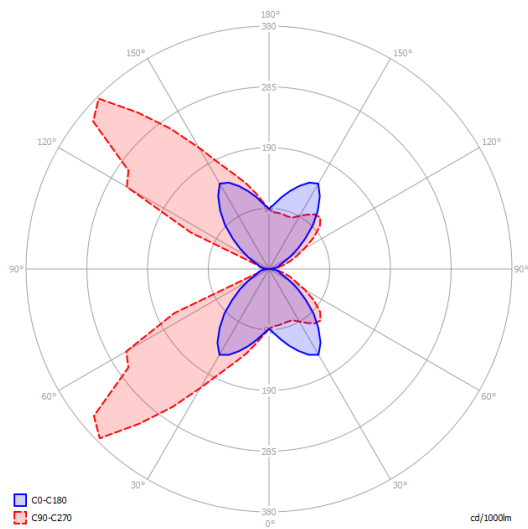

Laser 10 × 6 LED

Light source

LED
3000 K
9 W / 850 lm
120 V
CRI 92
MacAdam 3-Step

LED included

Structure: Metal

	Code
 Matte White – 9010	036423
 Coppery Bronze	036424
 Matte Black – 9005	036431

Net weight: 1.10 lbs

Parcels: 1

Laser 10 x 6 LED

Polar diagram

LED
3000 K
9 W / 850 lm
120 V
CRI 92
MacAdam 3-Step

Options of Laser

Laser 10 x 10 LED