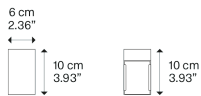

Laser,
Design by Studio Italia Design

Model Laser 10 × 6 LED

Laser is a compact, versatile light fixture in the shape of a box with an attractive architectural look. From its painted steel structure, available in two sizes and three different finishes, the LED light source diffuses a functional and evocative two-way light that creates plays of light and shadow on the wall.

Laser 10 × 6 LED

Light source

LED
3000 K
9 W / 850 lm
120 V
CRI 92
MacAdam 3-Step

LED included

Structure: Metal

	Code
 Matte White – 9010	036423
 Coppery Bronze	036424
 Matte Black – 9005	036431

Net weight: 1.10 lbs