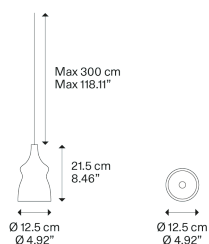

#### Light source

LED  
2700 K  
9 W / 920 lm  
220–240 V  
CRI 92  
MacAdam 3–Step

LED included