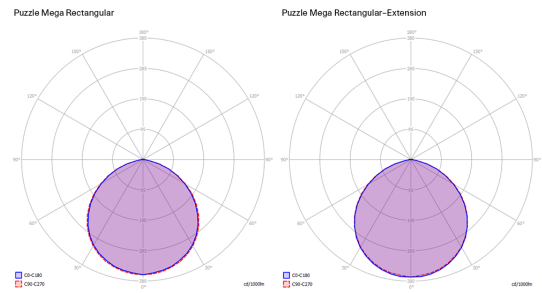

LED

3000 K  
4 × 16 W / 7200 lm  
220–240 V  
CRI 92  
MacAdam 3–Step

LED included

Net weight: 7.90 kg

Parcels: 2

IP20

Energy Saving 

Dim Triac 

Puzzle Mega rectangular - Renoir

LED  
 2700 K  
 4 x 16 W / 6800 lm  
 220-240 V  
 CRI 92  
 MacAdam 3-Step

Polar diagram

LED  
 3000 K  
 4 x 16 W / 7200 lm  
 220-240 V  
 CRI 92  
 MacAdam 3-Step

Options of Puzzle Mega