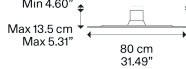

Puzzle Mega rectangular -  
Renoir

Light source

LED  
2700 K  
4 × 16 W / 6800 lm  
220–240 V  
CRI 92  
MacAdam 3–Step

Structure: Metal

 Matte White – 9016

Diffuser: Fine Porcelain  
Stoneware

 Renoir by Infinity™

Code  
2700 K

167009

Code  
3000 K

167010

40 cm  
15.74"

Min 11.7 cm  
Min 4.60"

Max 13.5 cm  
Max 5.31"

or

LED

3000 K  
4 × 16 W / 7200 lm  
220–240 V  
CRI 92  
MacAdam 3–Step

LED included

Net weight: 7.90 kg

Parcels: 2

IP20

Energy Saving 

Dim Triac 