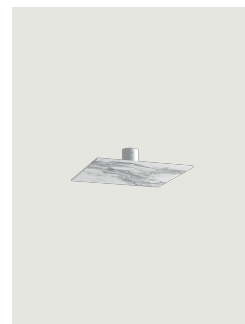

Puzzle Mega rectangular -  
Renoir

Light source

LED  
2700 K  
4 × 16 W / 6800 lm  
220–240 V  
CRI 92  
MacAdam 3–Step

Structure: Metal

 Matte White – 9016

Diffuser: Fine Porcelain  
Stoneware

 Renoir by Infinity™

Puzzle Mega round small - Renoir

Puzzle Mega round small

Puzzle Mega round large - Renoir

Puzzle Mega round large

Puzzle Mega square small - Renoir