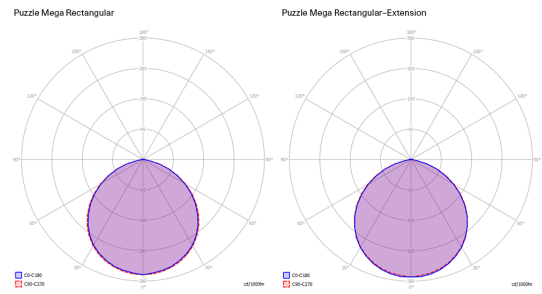

LED

3000 K  
4 × 16 W / 7200 lm  
220–240 V  
CRI 92  
MacAdam 3–Step

LED included

Net weight: 7.90 kg

Parcels: 2

IP20

Energy Saving 

Dim Triac 

Puzzle Mega rectangular - Renoir

LED  
 2700 K  
 4 x 16 W / 6800 lm  
 220-240 V  
 CRI 92  
 MacAdam 3-Step

Polar diagram

LED  
 3000 K  
 4 x 16 W / 7200 lm  
 220-240 V  
 CRI 92  
 MacAdam 3-Step

Options of Puzzle Mega