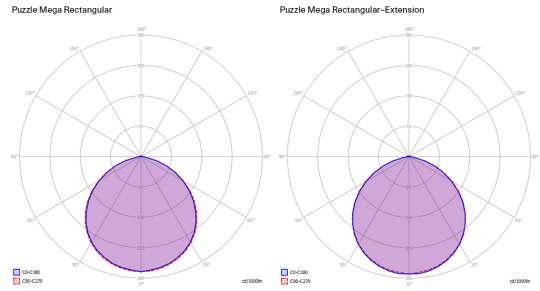

Puzzle Mega rectangular	Light source	Structure: Metal	Diffuser: MDF	Code 2700 K	Code 3000 K
	LED 2700 K 4 × 16 W / 6800 lm 220–240 V CRI 92 MacAdam 3–Step	<input type="radio"/> Matte White – 9016	<input type="radio"/> Matte White – 9016	167019	167020
	<div style="display: flex; align-items: center;"> <div style="margin-right: 10px;"> </div> <div> <input type="radio"/> or <input type="radio"/>            LED            3000 K            4 × 16 W / 7200 lm            220–240 V            CRI 92            MacAdam 3–Step         </div> </div> <p>LED included</p>				

Net weight: 5.00 kg

Parcels: 2

CE

IP20

Energy Saving

Dim Triac

EAC

Puzzle Mega rectangular

LED  
 2700 K  
 4 x 16 W / 6800 lm  
 220-240 V  
 CRI 92  
 MacAdam 3-Step

Polar diagram

LED  
 3000 K  
 4 x 16 W / 7200 lm  
 220-240 V  
 CRI 92  
 MacAdam 3-Step

Options of Puzzle Mega

Puzzle Mega round small - Renoir