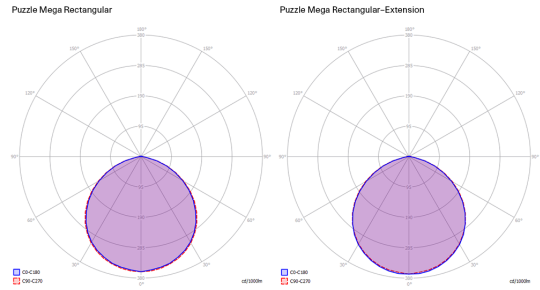

Puzzle Mega rectangular	Light source	Structure: Metal	Diffuser: MDF	Code 2700 K	Code 3000 K
	LED 2700 K 4 × 16 W / 6800 lm 220–240 V CRI 92 MacAdam 3–Step	<input type="radio"/> Matte White – 9016	<input type="radio"/> Matte White – 9016	167019	167020
	<div style="display: flex; align-items: center;"> <div style="margin-right: 10px;"> </div> <div> <input type="radio"/> or <input type="radio"/>            LED            3000 K            4 × 16 W / 7200 lm            220–240 V            CRI 92            MacAdam 3–Step         </div> </div> <p>LED included</p>				

Net weight: 5.00 kg

Parcels: 2

CE

IP20

Energy Saving

Dim Triac

EAC

Puzzle Mega rectangular

LED  
 2700 K  
 4 x 16 W / 6800 lm  
 220-240 V  
 CRI 92  
 MacAdam 3-Step

Polar diagram

LED  
 3000 K  
 4 x 16 W / 7200 lm  
 220-240 V  
 CRI 92  
 MacAdam 3-Step

Options of Puzzle Mega

Puzzle Mega round small - Renoir