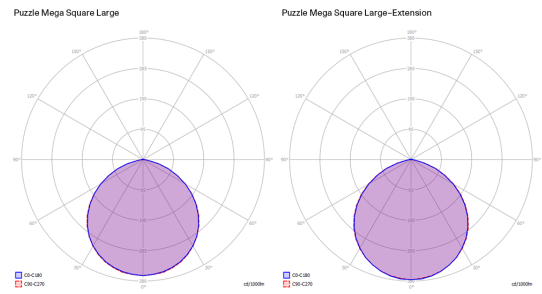

Puzzle Mega square large -  
Renoir

Light source

LED  
2700 K  
4 × 16 W / 6800 lm  
220–240 V  
CRI 92  
MacAdam 3–Step

Structure: Metal

● Matte White – 9016

Diffuser: Fine Porcelain  
Stoneware

● Renoir by Infinity™

Code  
2700 K

167007

Code  
3000 K

167008

Min 11.7 cm  
Min 4.60"

Max 13.5 cm  
Max 5.31"

or

1.8 cm  
± 0.70"

LED

3000 K  
4 × 16 W / 7200 lm  
220–240 V  
CRI 92  
MacAdam 3–Step

LED included

Net weight: 13.40 kg

Parcels: 2

CE

IP20

Energy Saving

Dim Triac

EAC

Puzzle Mega square large - Renoir

LED  
 2700 K  
 4 x 16 W / 6800 lm  
 220-240 V  
 CRI 92  
 MacAdam 3-Step

Polar diagram

LED  
 3000 K  
 4 x 16 W / 7200 lm  
 220-240 V  
 CRI 92  
 MacAdam 3-Step