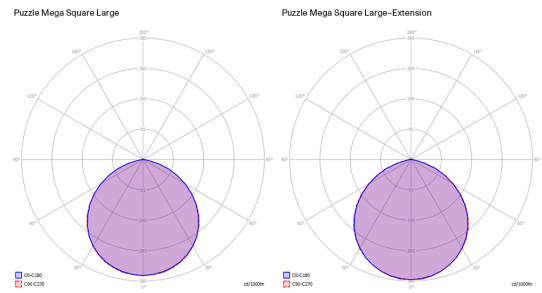

Dim Triac

EAC

Puzzle Mega square large - Renoir

LED  
 2700 K  
 4 x 16 W / 6800 lm  
 220-240 V  
 CRI 92  
 MacAdam 3-Step

Polar diagram

LED  
 3000 K  
 4 x 16 W / 7200 lm  
 220-240 V  
 CRI 92  
 MacAdam 3-Step

## Options of Puzzle Mega

Puzzle Mega round small - Renoir

Puzzle Mega round small

Puzzle Mega round large - Renoir

Puzzle Mega round large

Puzzle Mega square small - Renoir