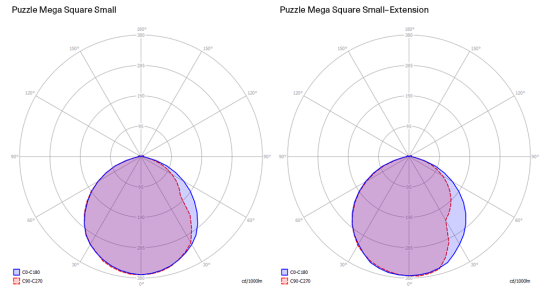

Puzzle Mega square small -
Renoir

Light source

LED
2700 K
3 × 16 W / 5100 lm
220–240 V
CRI 92
MacAdam 3–Step

Structure: Metal

 Matte White – 9016

Diffuser: Fine Porcelain
Stoneware

 Renoir by Infinity™

Code
2700 K

167005

Code
3000 K

167006

Min 11.7 cm
Min 4.60"
Max 13.5 cm
Max 5.31"

or
0.70"

LED
3000 K
3 × 16 W / 5400 lm
220–240 V
CRI 92
MacAdam 3–Step

LED included

Net weight: 6.40 kg

Parcels: 2

IP20

Energy Saving 

Puzzle Mega square small - Renoir

LED
 2700 K
 3 x 16 W / 5100 lm
 220-240 V
 CRI 92
 MacAdam 3-Step

Polar diagram

LED
 3000 K
 3 x 16 W / 5400 lm
 220-240 V
 CRI 92
 MacAdam 3-Step

Options of Puzzle Mega

Puzzle Mega round small - Renoir

Puzzle Mega round small

Puzzle Mega round large - Renoir

Puzzle Mega round large