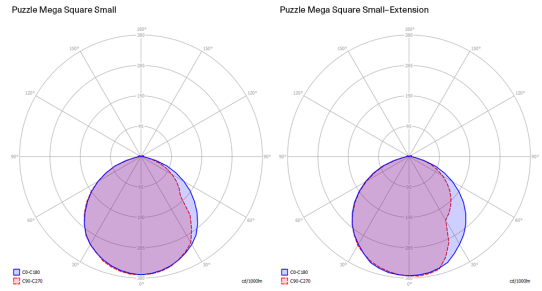

Puzzle Mega square small -
Renoir

Light source

LED
2700 K
3 × 16 W / 5100 lm
220–240 V
CRI 92
MacAdam 3–Step

Structure: Metal

 Matte White – 9016

Diffuser: Fine Porcelain
Stoneware

 Renoir by Infinity™

Code
2700 K

167005

Code
3000 K

167006

Min 11.7 cm
Min 4.60"
Max 13.5 cm
Max 5.31"

or
0.70"

LED
3000 K
3 × 16 W / 5400 lm
220–240 V
CRI 92
MacAdam 3–Step

LED included

Net weight: 6.40 kg

Parcels: 2

IP20

Energy Saving 

Puzzle Mega square small - Renoir

LED
 2700 K
 3 x 16 W / 5100 lm
 220-240 V
 CRI 92
 MacAdam 3-Step

Polar diagram

LED
 3000 K
 3 x 16 W / 5400 lm
 220-240 V
 CRI 92
 MacAdam 3-Step

Options of Puzzle Mega

Puzzle Mega round small - Renoir

Puzzle Mega round small

Puzzle Mega round large - Renoir

Puzzle Mega round large